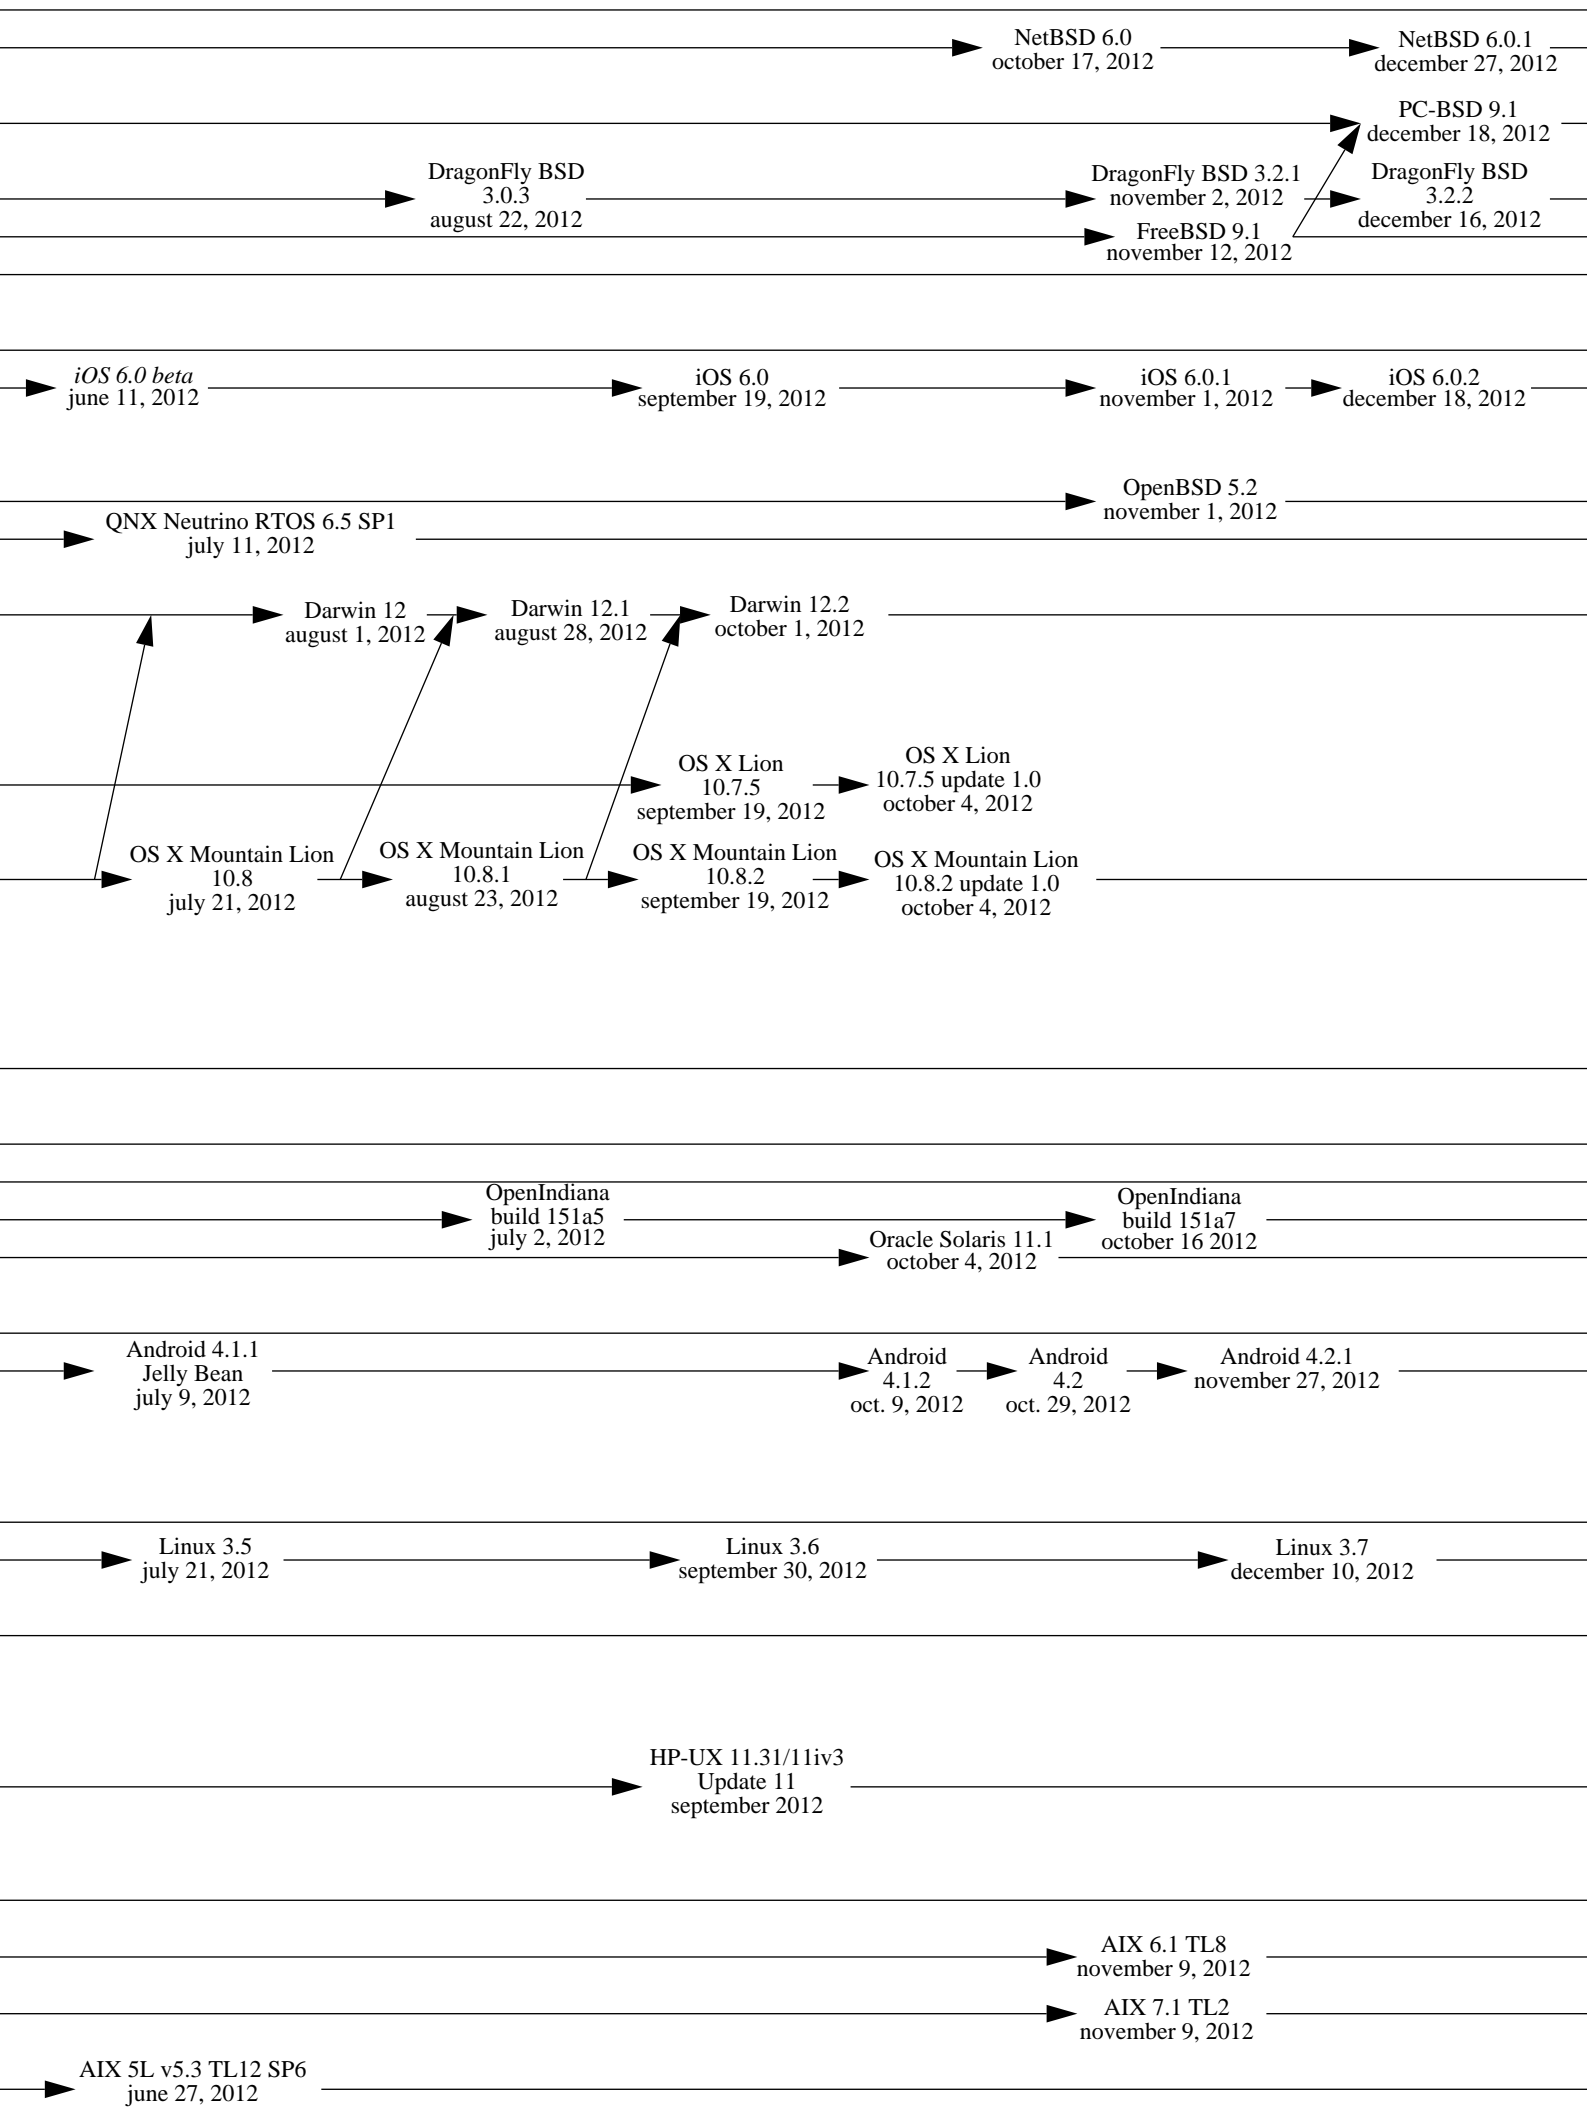

1977

1978

1979

1980

Note 1: an arrow indicates an inheritance like a compatibility, it is not only a matter of source code.

Note 2: this diagram shows complete systems and [micro]kernels like Mach, Linux, the Hurd... This is because sometimes kernel versions are more appropriate to see the evolution of the system.

1989

1990

1991

1992

1993

1994

1995

1996

2007

2008

2009

2010

2011

2012

2013

2014

2015

2016

2017

2018

2019