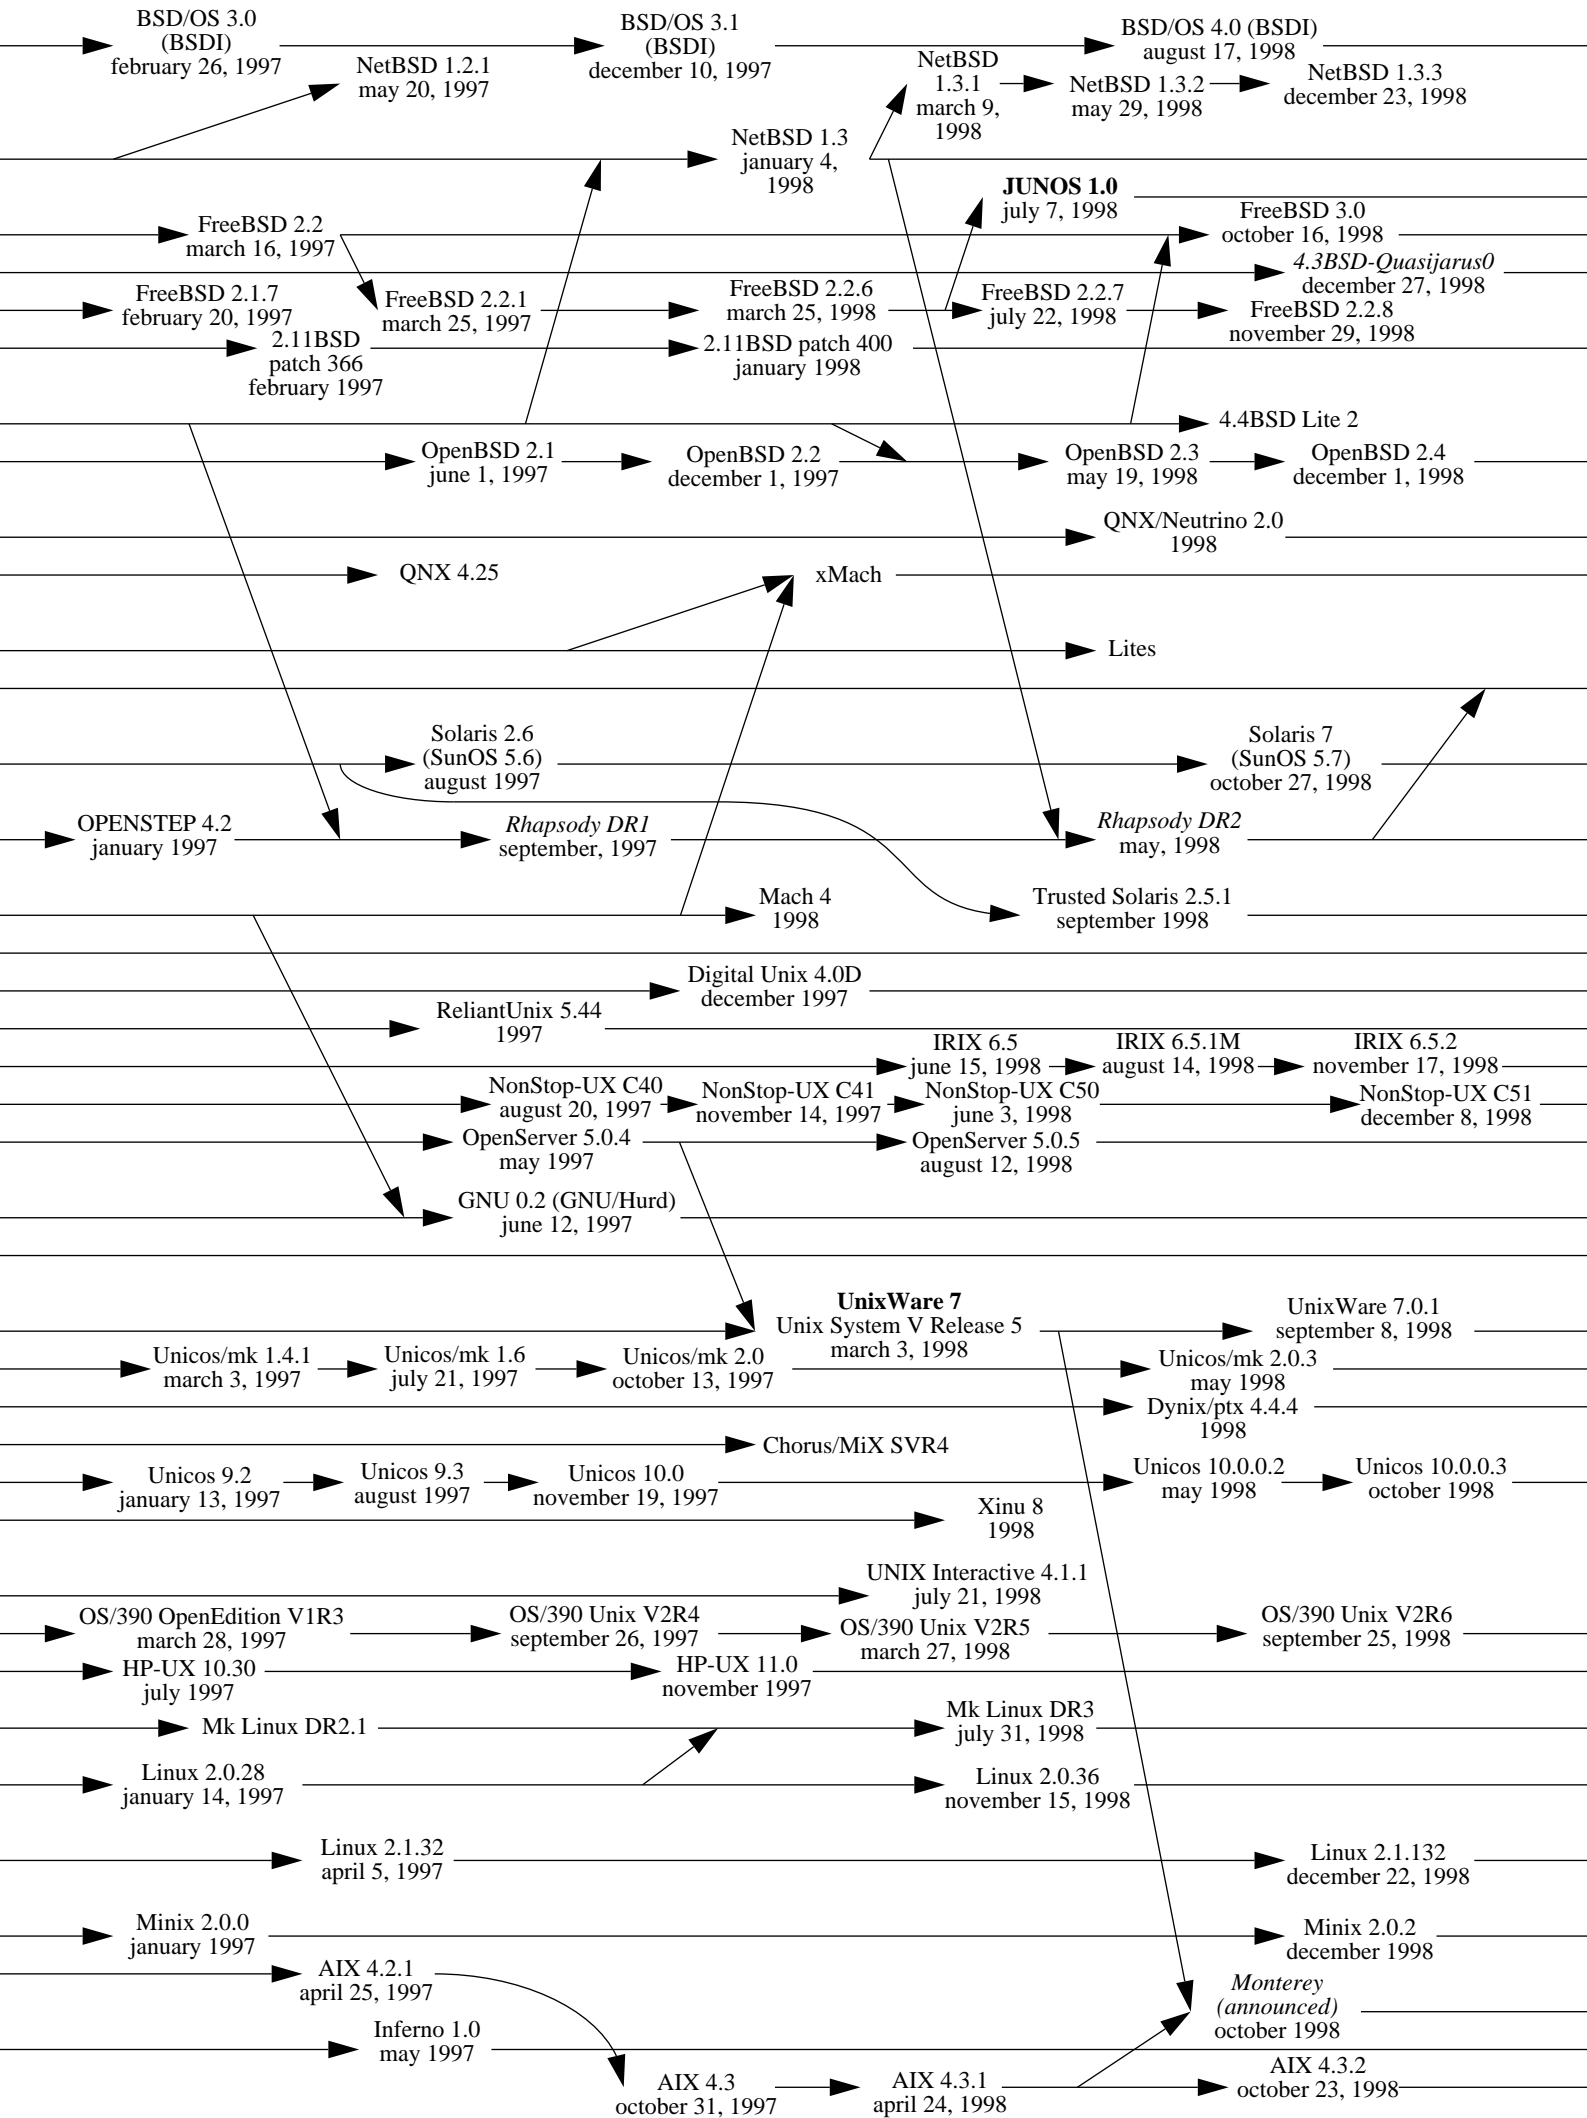

1977

1978

1979

1980

Note 1: an arrow indicates an inheritance like a compatibility, it is not only a matter of source code.

Note 2: this diagram shows complete systems and [micro]kernels like Mach, Linux, the Hurd... This is because sometimes kernel versions are more appropriate to see the evolution of the system.

1981

1982

1983

1984

1985

1986

1987

1988

1989

1990

1991

1992

1993

1994

1995

1996

1997

1998

1999

2000

2001

2002

2003

2004