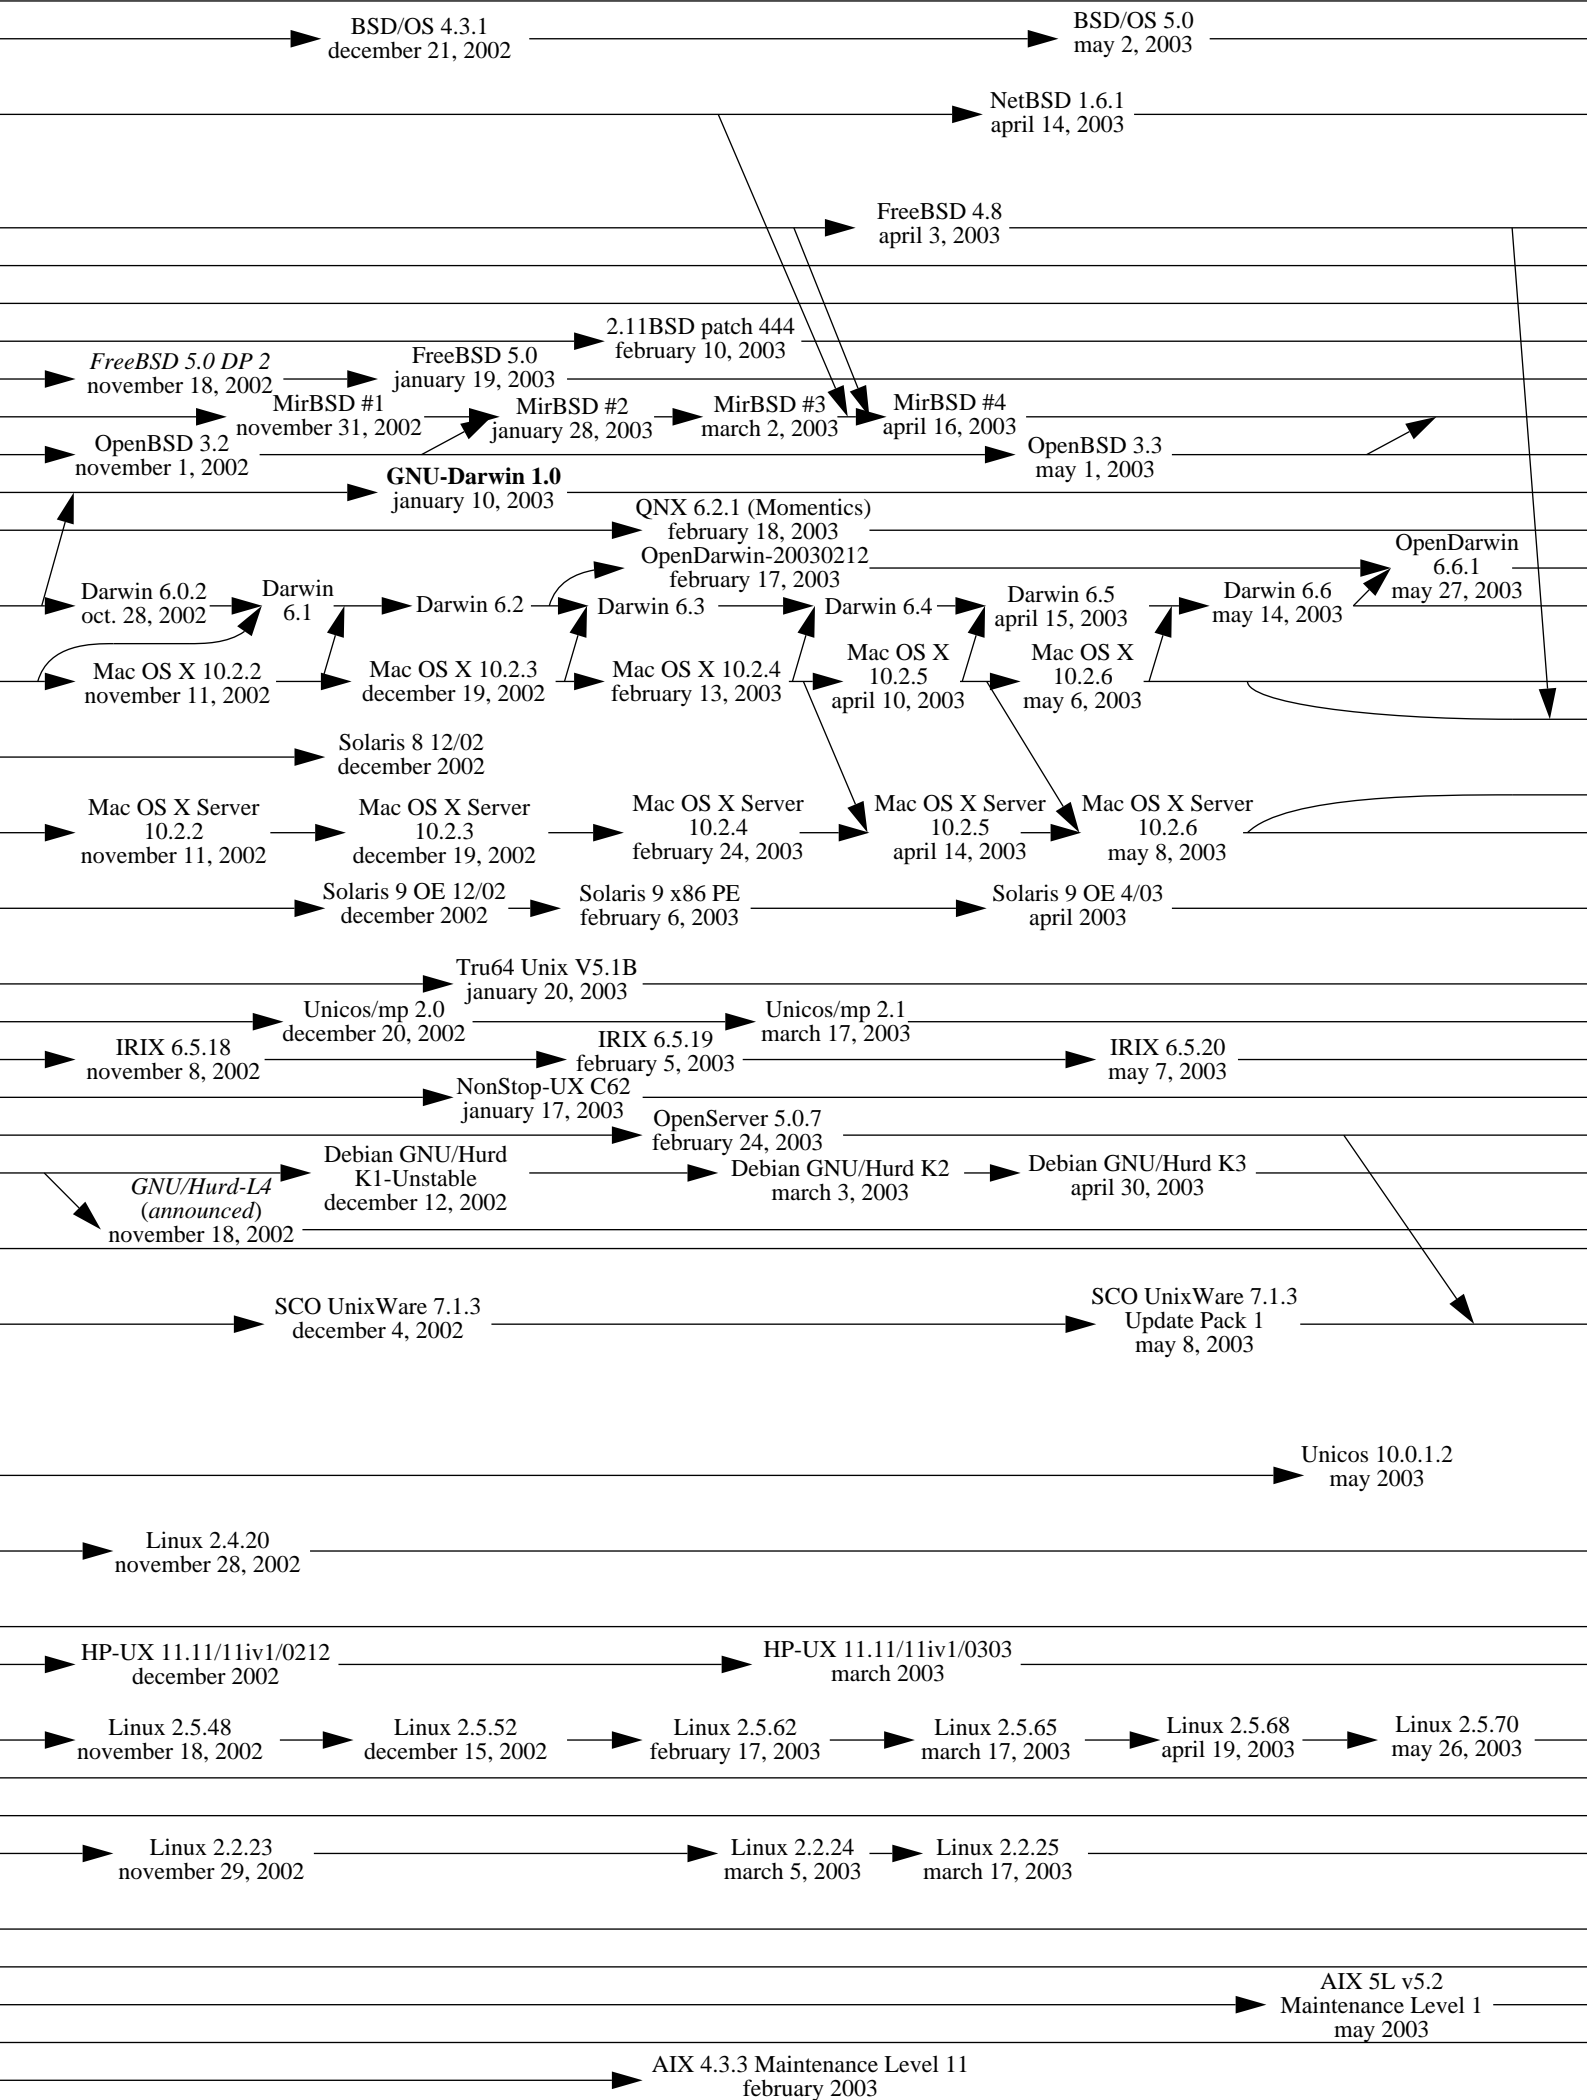

1977

1978

1979

1980

Note 1: an arrow indicates an inheritance like a compatibility, it is not only a matter of source code.

Note 2: this diagram shows complete systems and [micro]kernels like Mach, Linux, the Hurd... This is because sometimes kernel versions are more appropriate to see the evolution of the system.

1989

1990

1991

1992

1993

1994

1995

1996

1997

1998

1999

2000

2001

2002

2003

2004

2007

2008

2009

2010

2011

2012

2013

2014