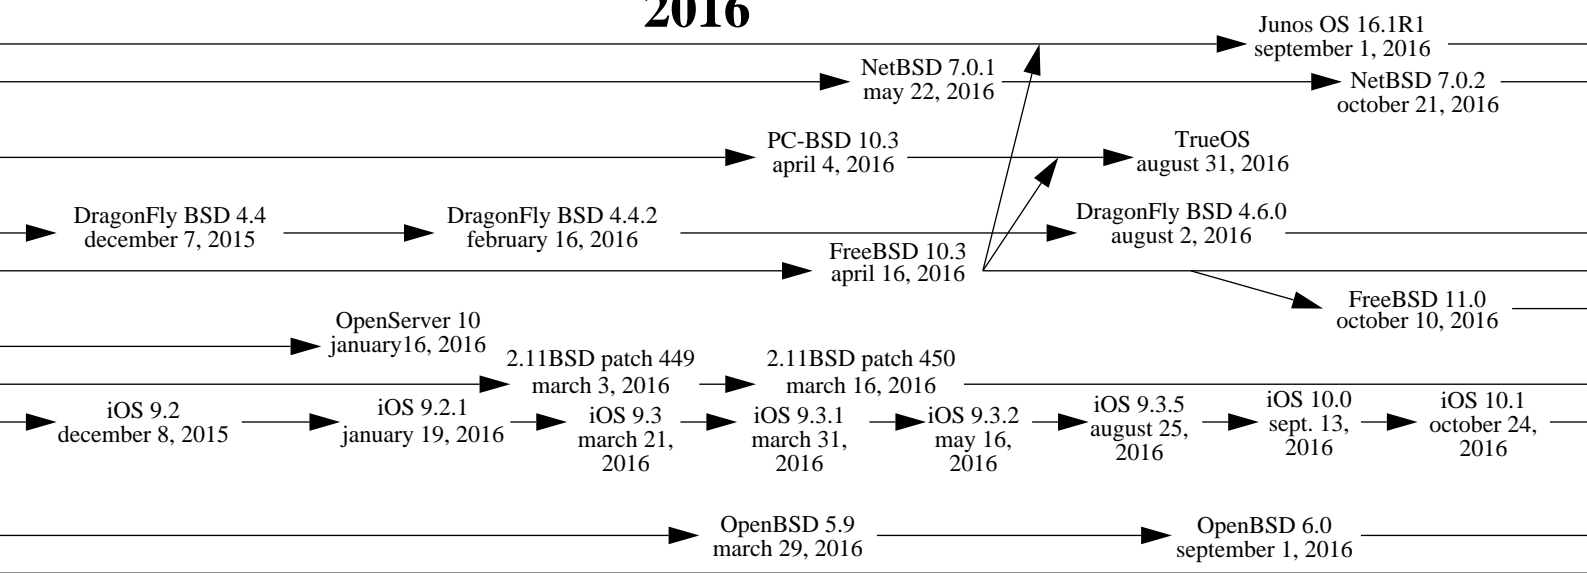

Linux 2.4.30
april 3, 2005

OpenServer 6
june 22, 2005

OpenServer 6
Maintenance Pack 1
august 4, 2005

Linux 2.4.31
may 31, 2005

HP-UX 11.23/11iv2/0505
may 2005

AIX 5L v5.2 ML 6
may 2005

AIX 5L v5.3 ML 2
may 2005

2007

2008

2009

2010

2011

2012

2013

2014

2015

2016

2017

2018

2019