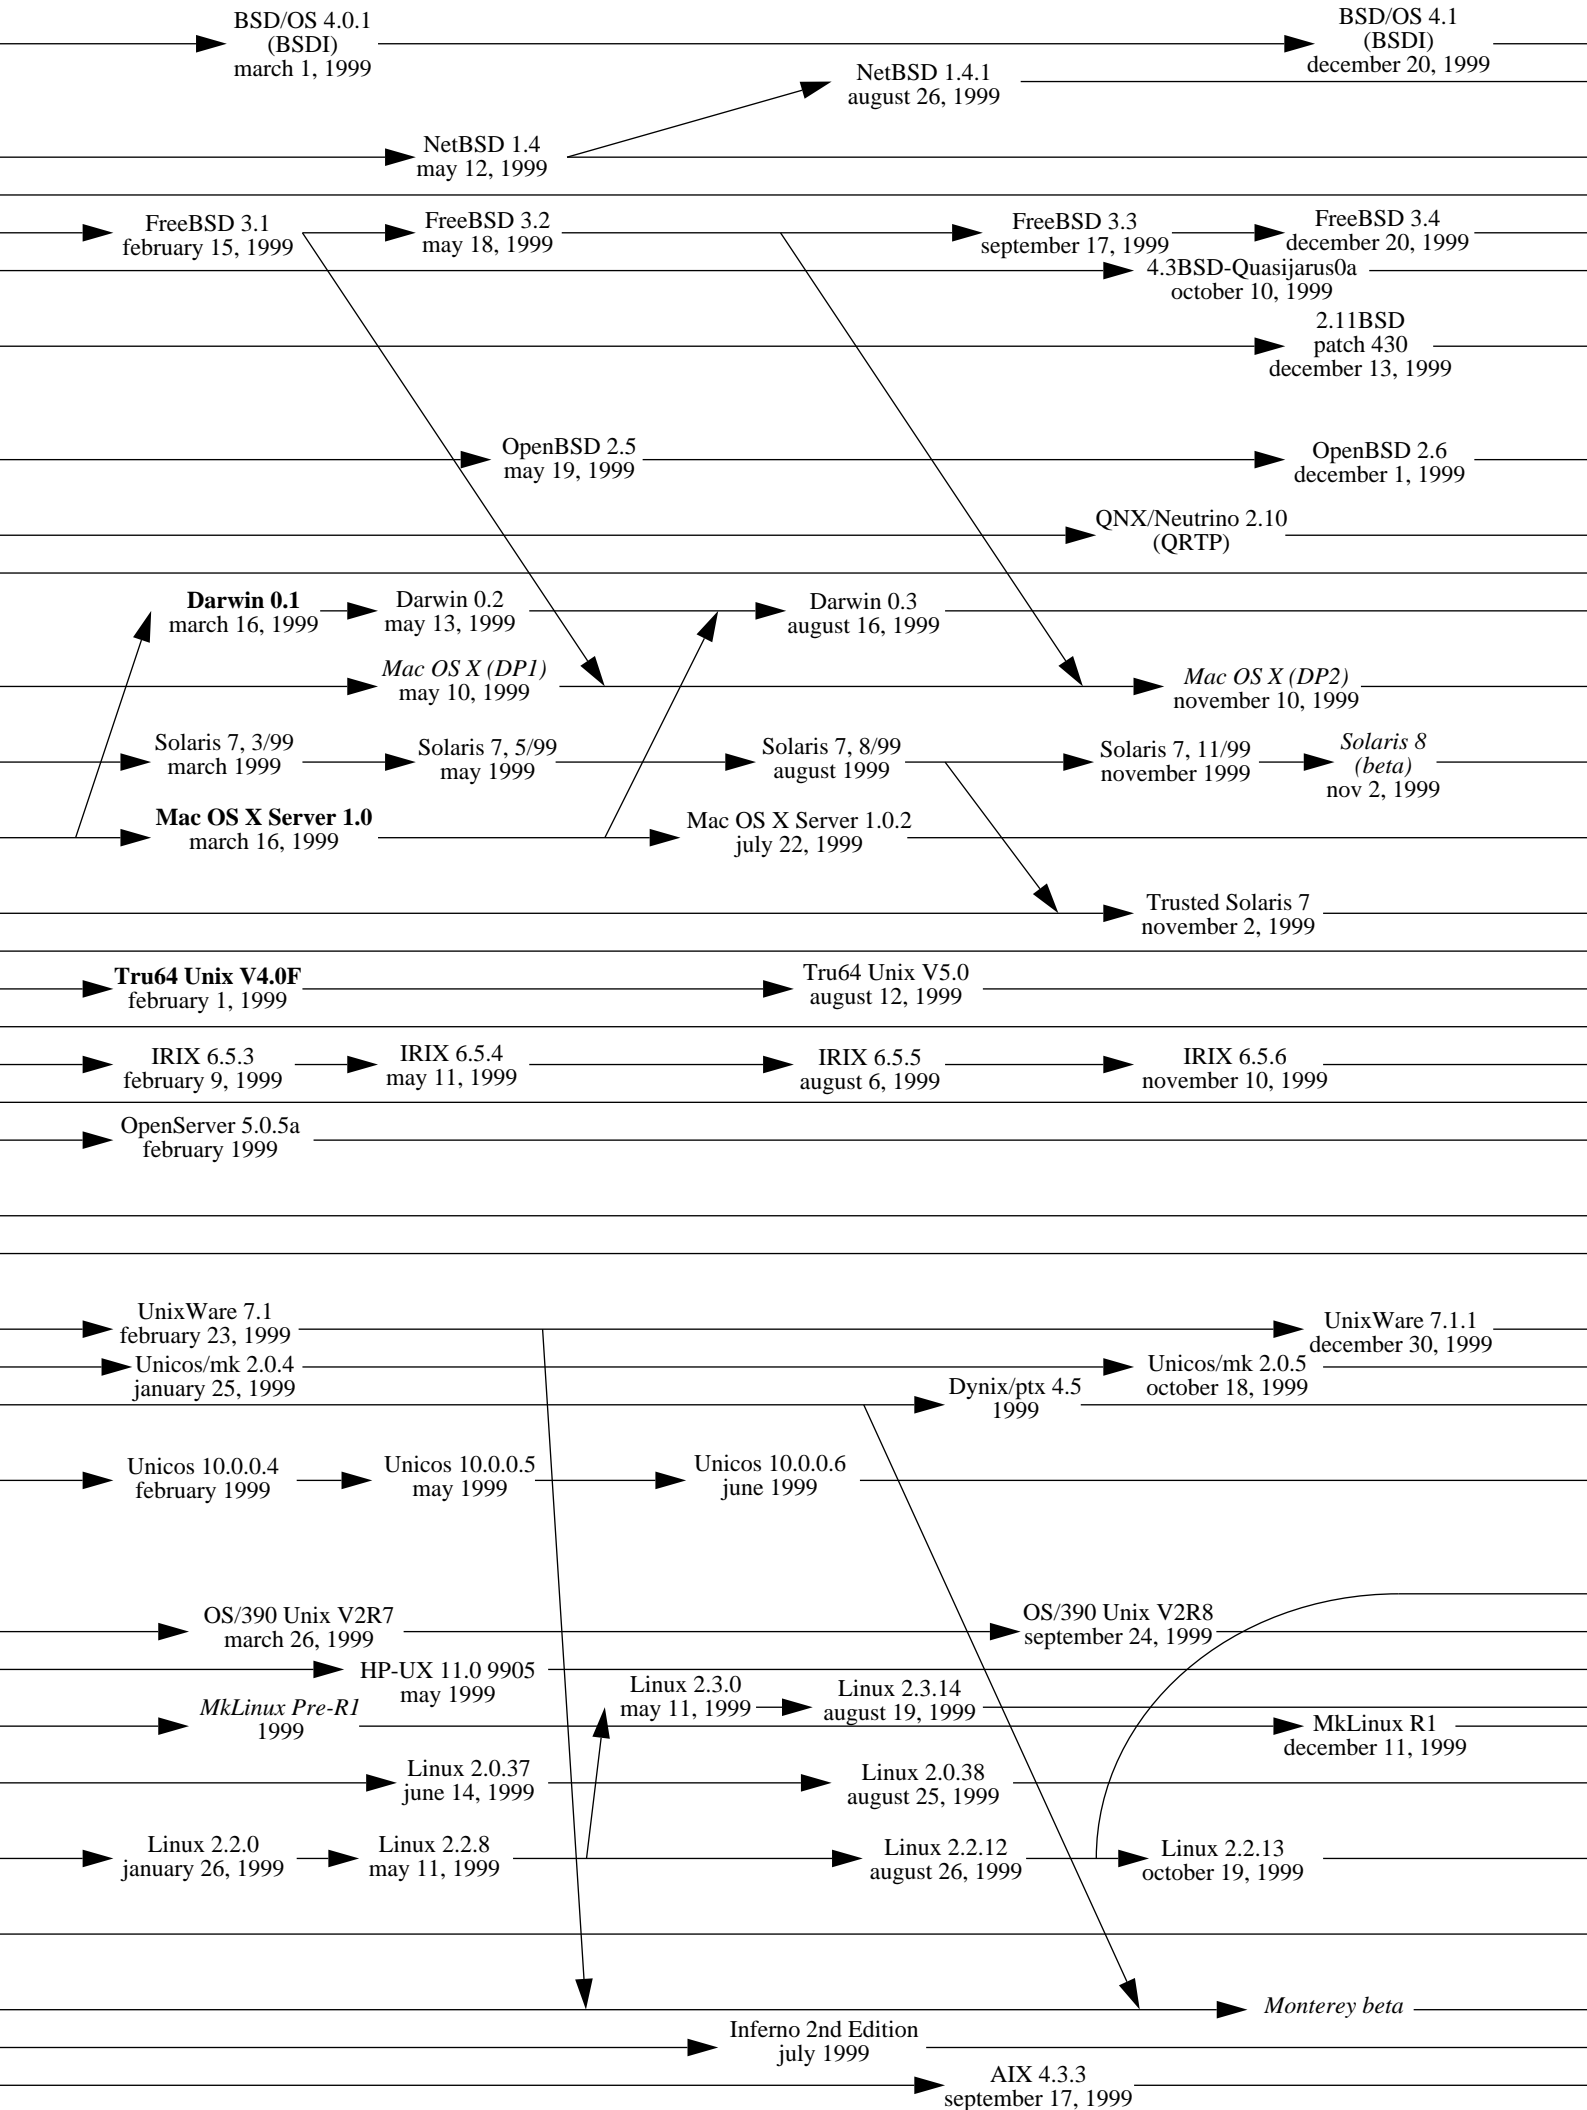

1977

1978

1979

1980

Note 1: an arrow indicates an inheritance like a compatibility, it is not only a matter of source code.

Note 2: this diagram shows complete systems and [micro]kernels like Mach, Linux, the Hurd... This is because sometimes kernel versions are more appropriate to see the evolution of the system.

1981

1982

1983

1984

1985

1986

1987

1988

1989

1990

1991

1992

1993

1994

1995

1996

1997

1998

1999

2000

2001

2002

2003

2004