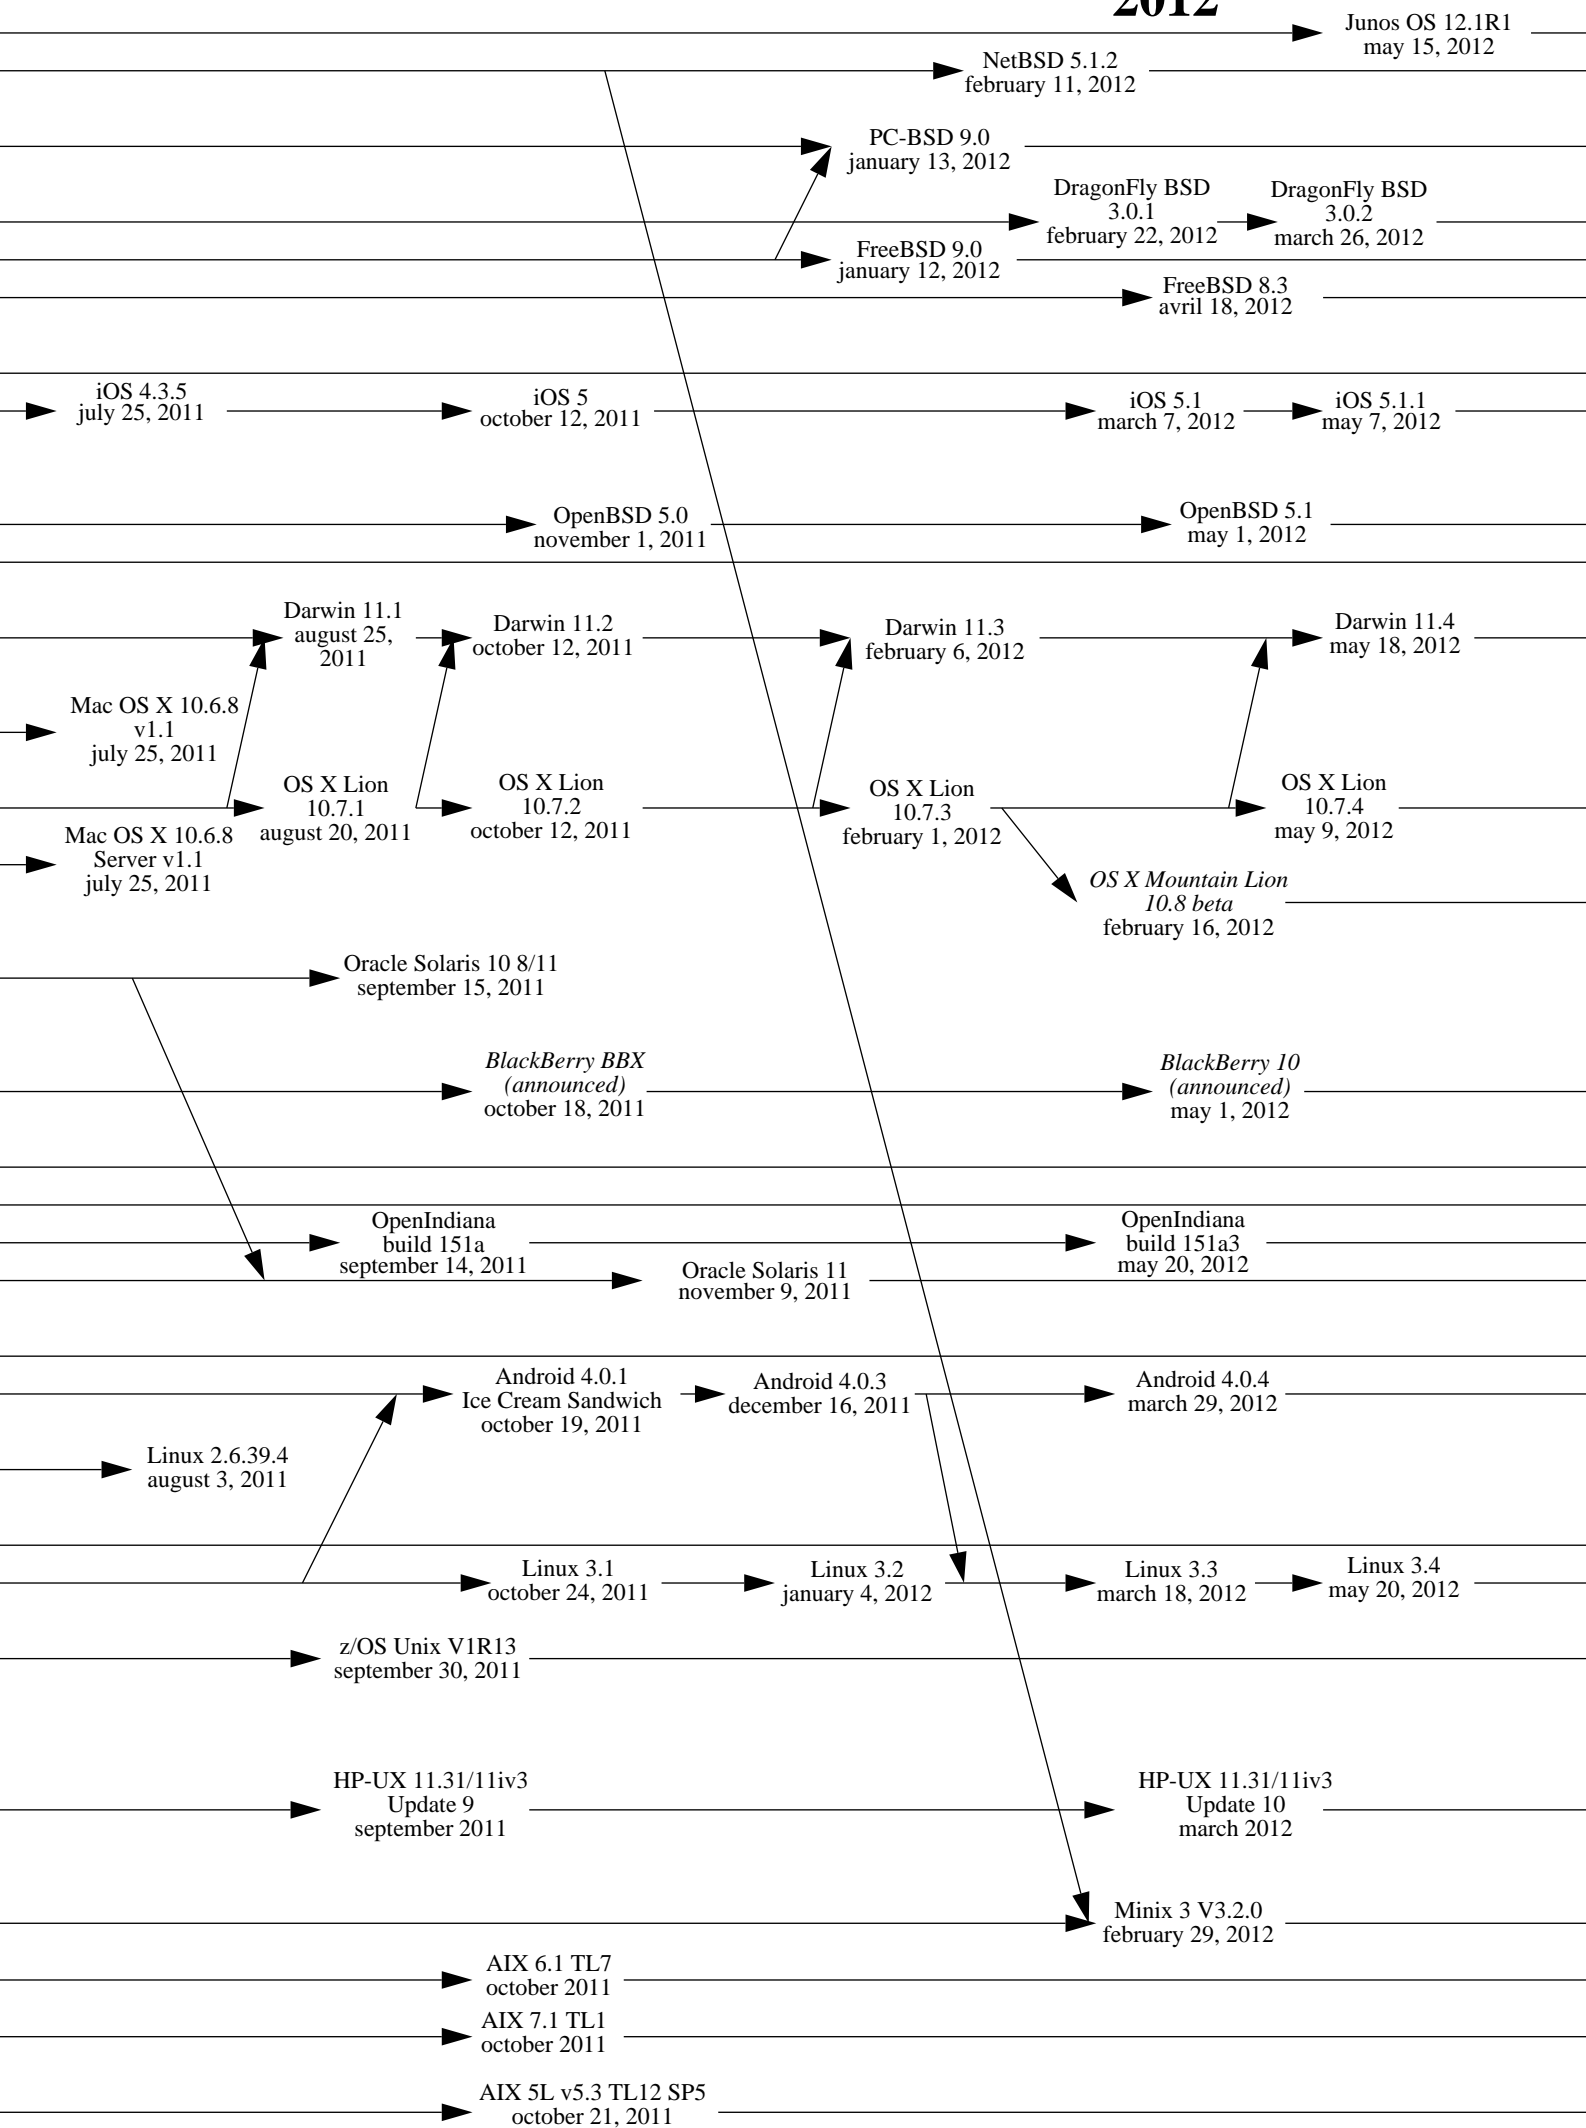

1977

1978

1979

1980

Note 1: an arrow indicates an inheritance like a compatibility, it is not only a matter of source code.

Note 2: this diagram shows complete systems and [micro]kernels like Mach, Linux, the Hurd... This is because sometimes kernel versions are more appropriate to see the evolution of the system.

1989

1990

1991

1992

1993

1994

1995

1996

2007

2008

2009

2010

2011

2012

2013

2014

2015

2016

2017

2018

2019