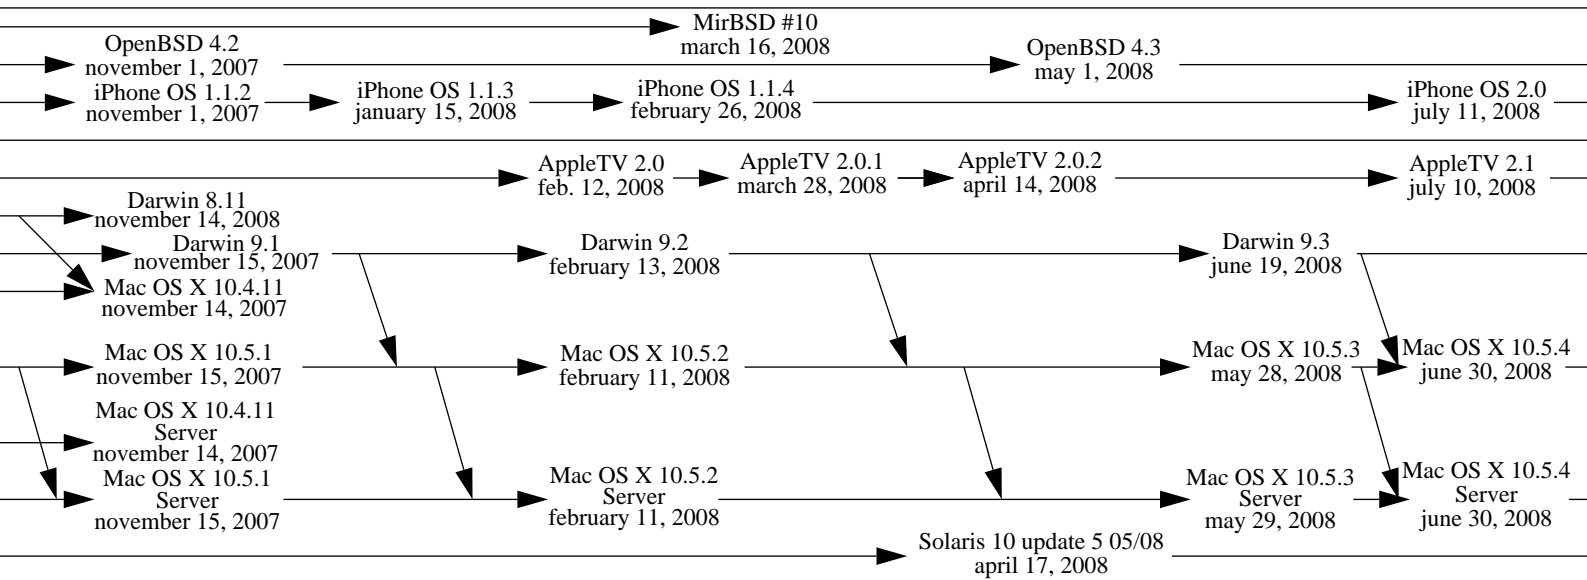

Debian GNU/Hurd K9
may 13, 2005

OpenSolaris
(announced)
june 14, 2005

OpenSolaris
(build 21)
july 26, 2005

Linux 2.6.11
march 2, 2005

Linux 2.6.12
june 17, 2005

Linux 2.6.13
august 28, 2005

OpenServer 6
(Legend beta)
february 23, 2005

Linux 2.4.30
april 3, 2005

OpenServer 6
june 22, 2005

OpenServer 6
Maintenance Pack 1
august 4, 2005

Linux 2.4.31
may 31, 2005

HP-UX 11.23/11iv2/0505
may 2005

AIX 5L v5.2 ML 6
may 2005

AIX 5L v5.3 ML 2
may 2005

2007

2008

2009

2010

2011

2012

2013

2014

2015

2016

2017

2018

2019