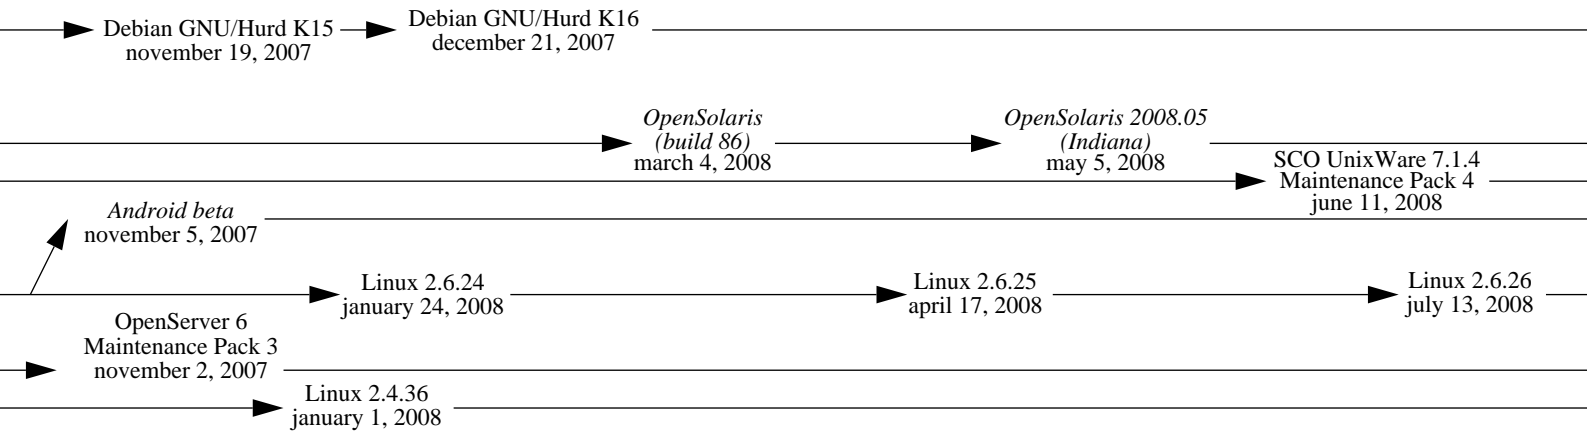

Debian GNU/Hurd K9
may 13, 2005

OpenSolaris
(announced)
june 14, 2005

OpenSolaris
(build 21)
july 26, 2005

Linux 2.6.11
march 2, 2005

Linux 2.6.12
june 17, 2005

Linux 2.6.13
august 28, 2005

OpenServer 6
(Legend beta)
february 23, 2005

Linux 2.4.30
april 3, 2005

OpenServer 6
june 22, 2005

OpenServer 6
Maintenance Pack 1
august 4, 2005

Linux 2.4.31
may 31, 2005

HP-UX 11.23/11iv2/0505
may 2005

AIX 5L v5.2 ML 6
may 2005

AIX 5L v5.3 ML 2
may 2005

2007

2008

2009

2010

2011

2012

2013

2014