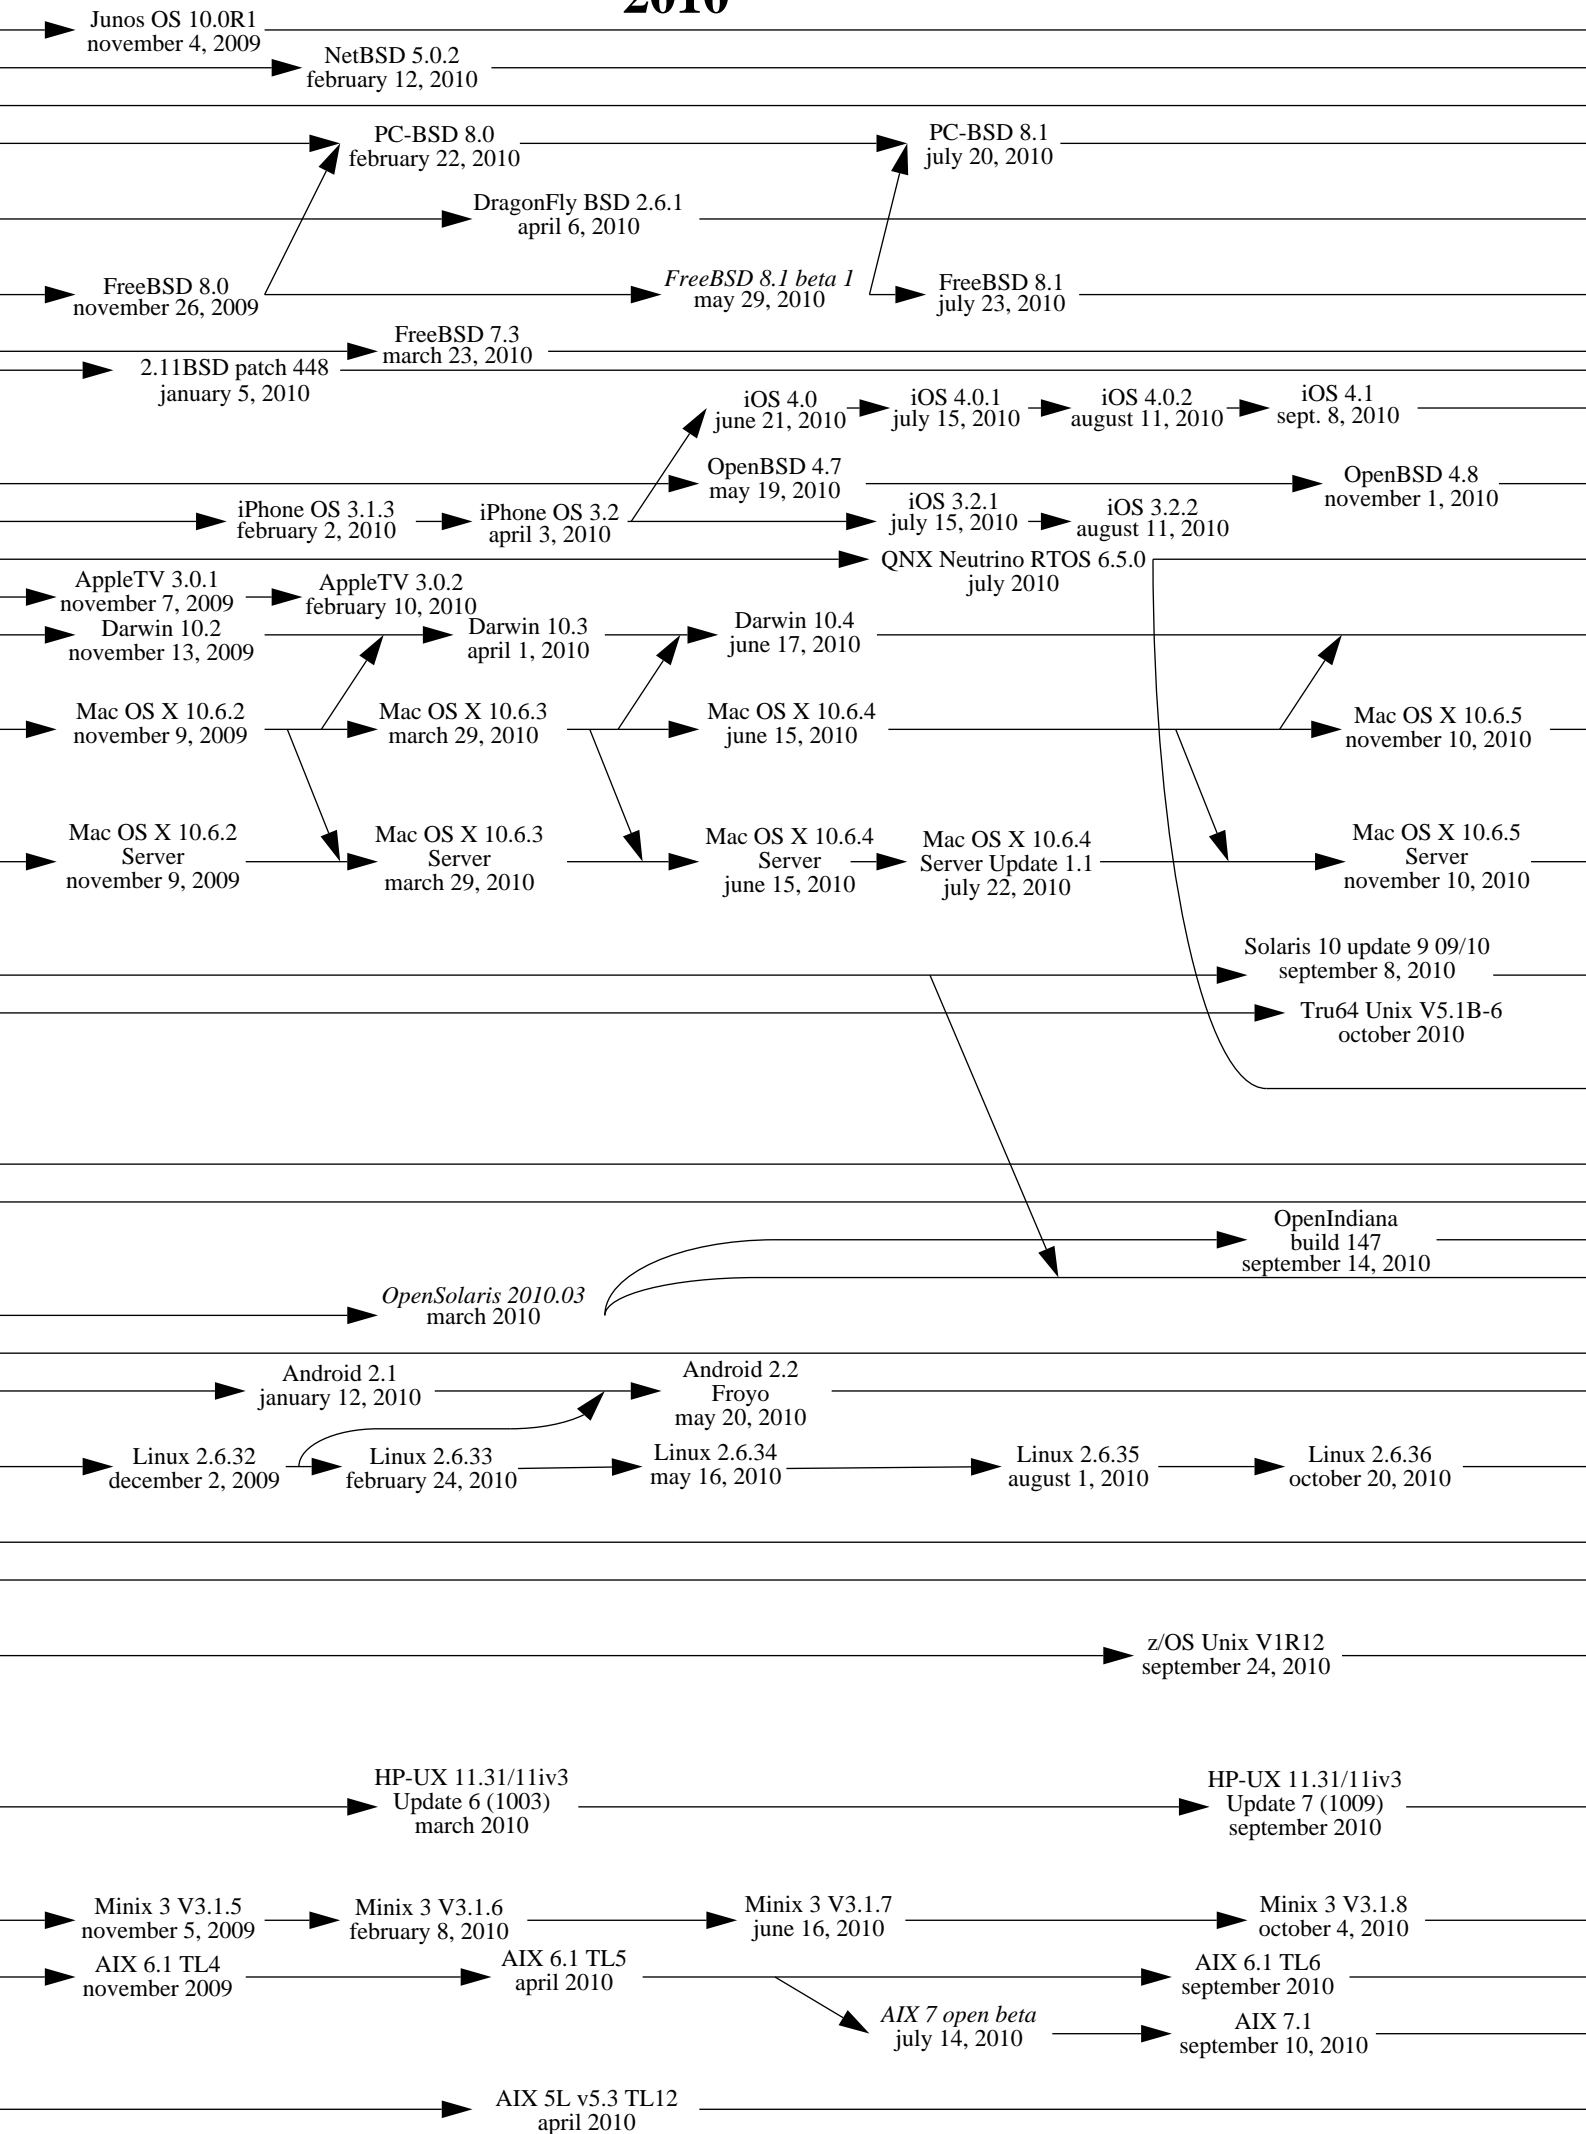

1977

1978

1979

1980

Note 1: an arrow indicates an inheritance like a compatibility, it is not only a matter of source code.

Note 2: this diagram shows complete systems and [micro]kernels like Mach, Linux, the Hurd... This is because sometimes kernel versions are more appropriate to see the evolution of the system.

1989

1990

1991

1992

1993

1994

1995

1996

2007

2008

2009

2010

2011

2012

2013

2014

2015

2016

2017

2018

2019