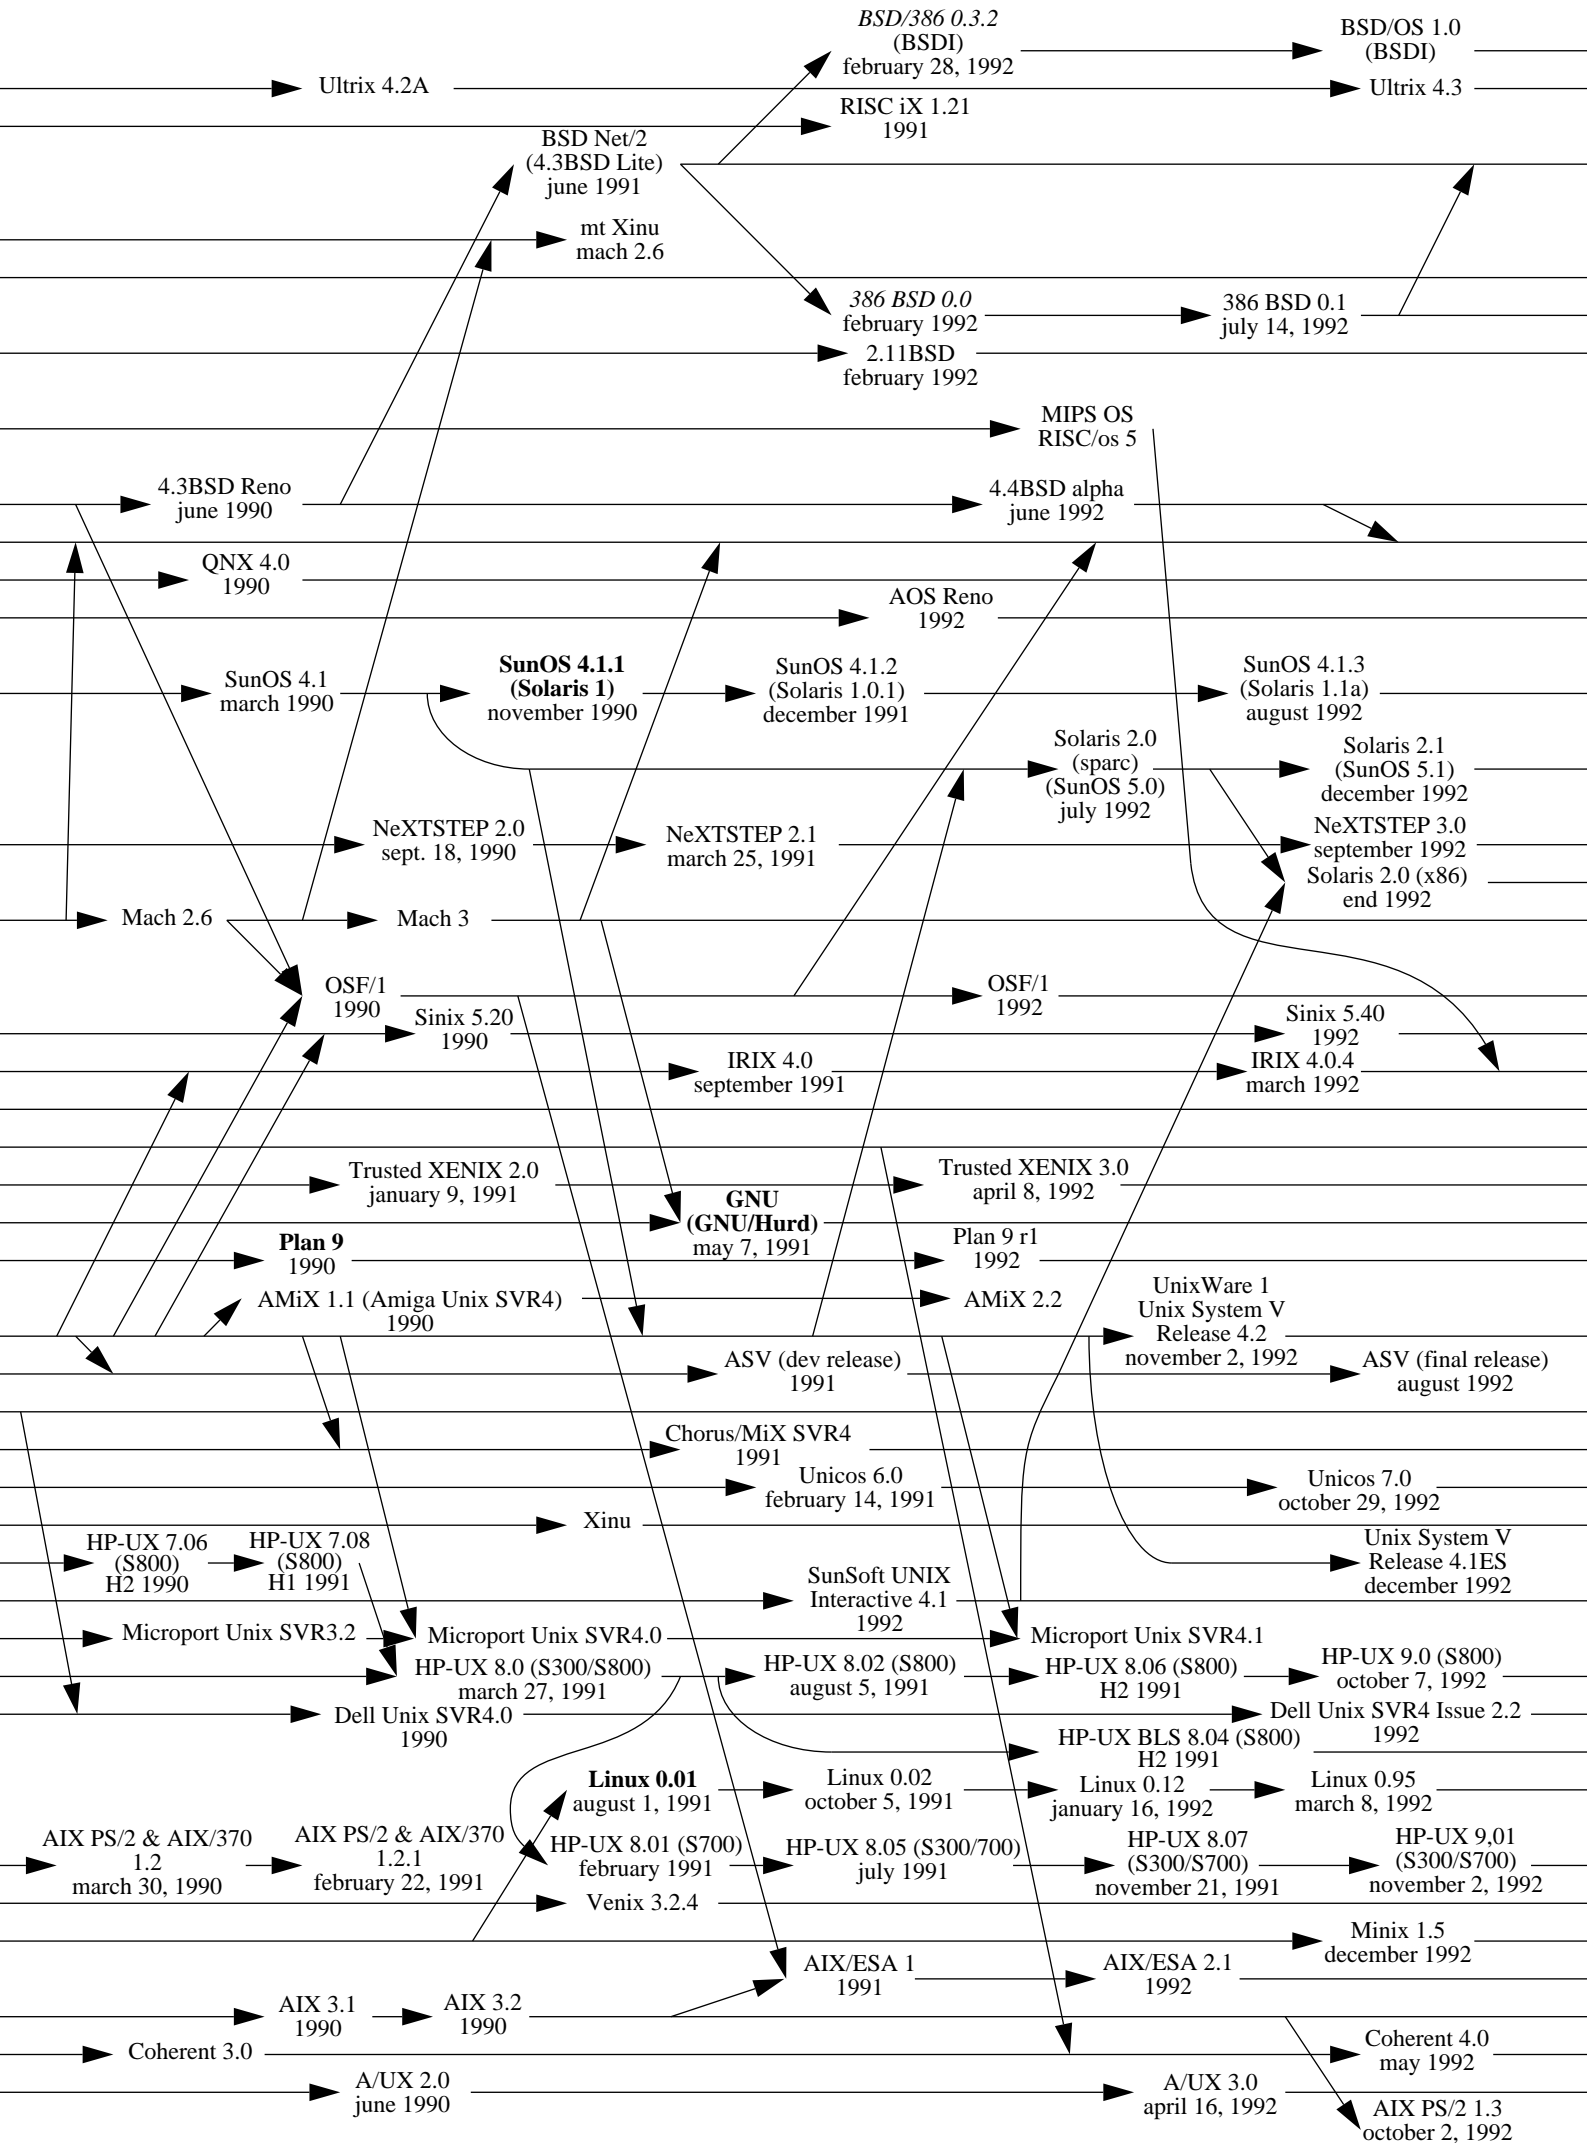

1977

1978

1979

1980

Note 1: an arrow indicates an inheritance like a compatibility, it is not only a matter of source code.

Note 2: this diagram shows complete systems and [micro]kernels like Mach, Linux, the Hurd... This is because sometimes kernel versions are more appropriate to see the evolution of the system.

1981

1982

1983

1984

1985

1986

1987

1988

1989

1990

1991

1992

1993

1994

1995

1996

1997

1998

1999

2000

2001

2002

2003

2004