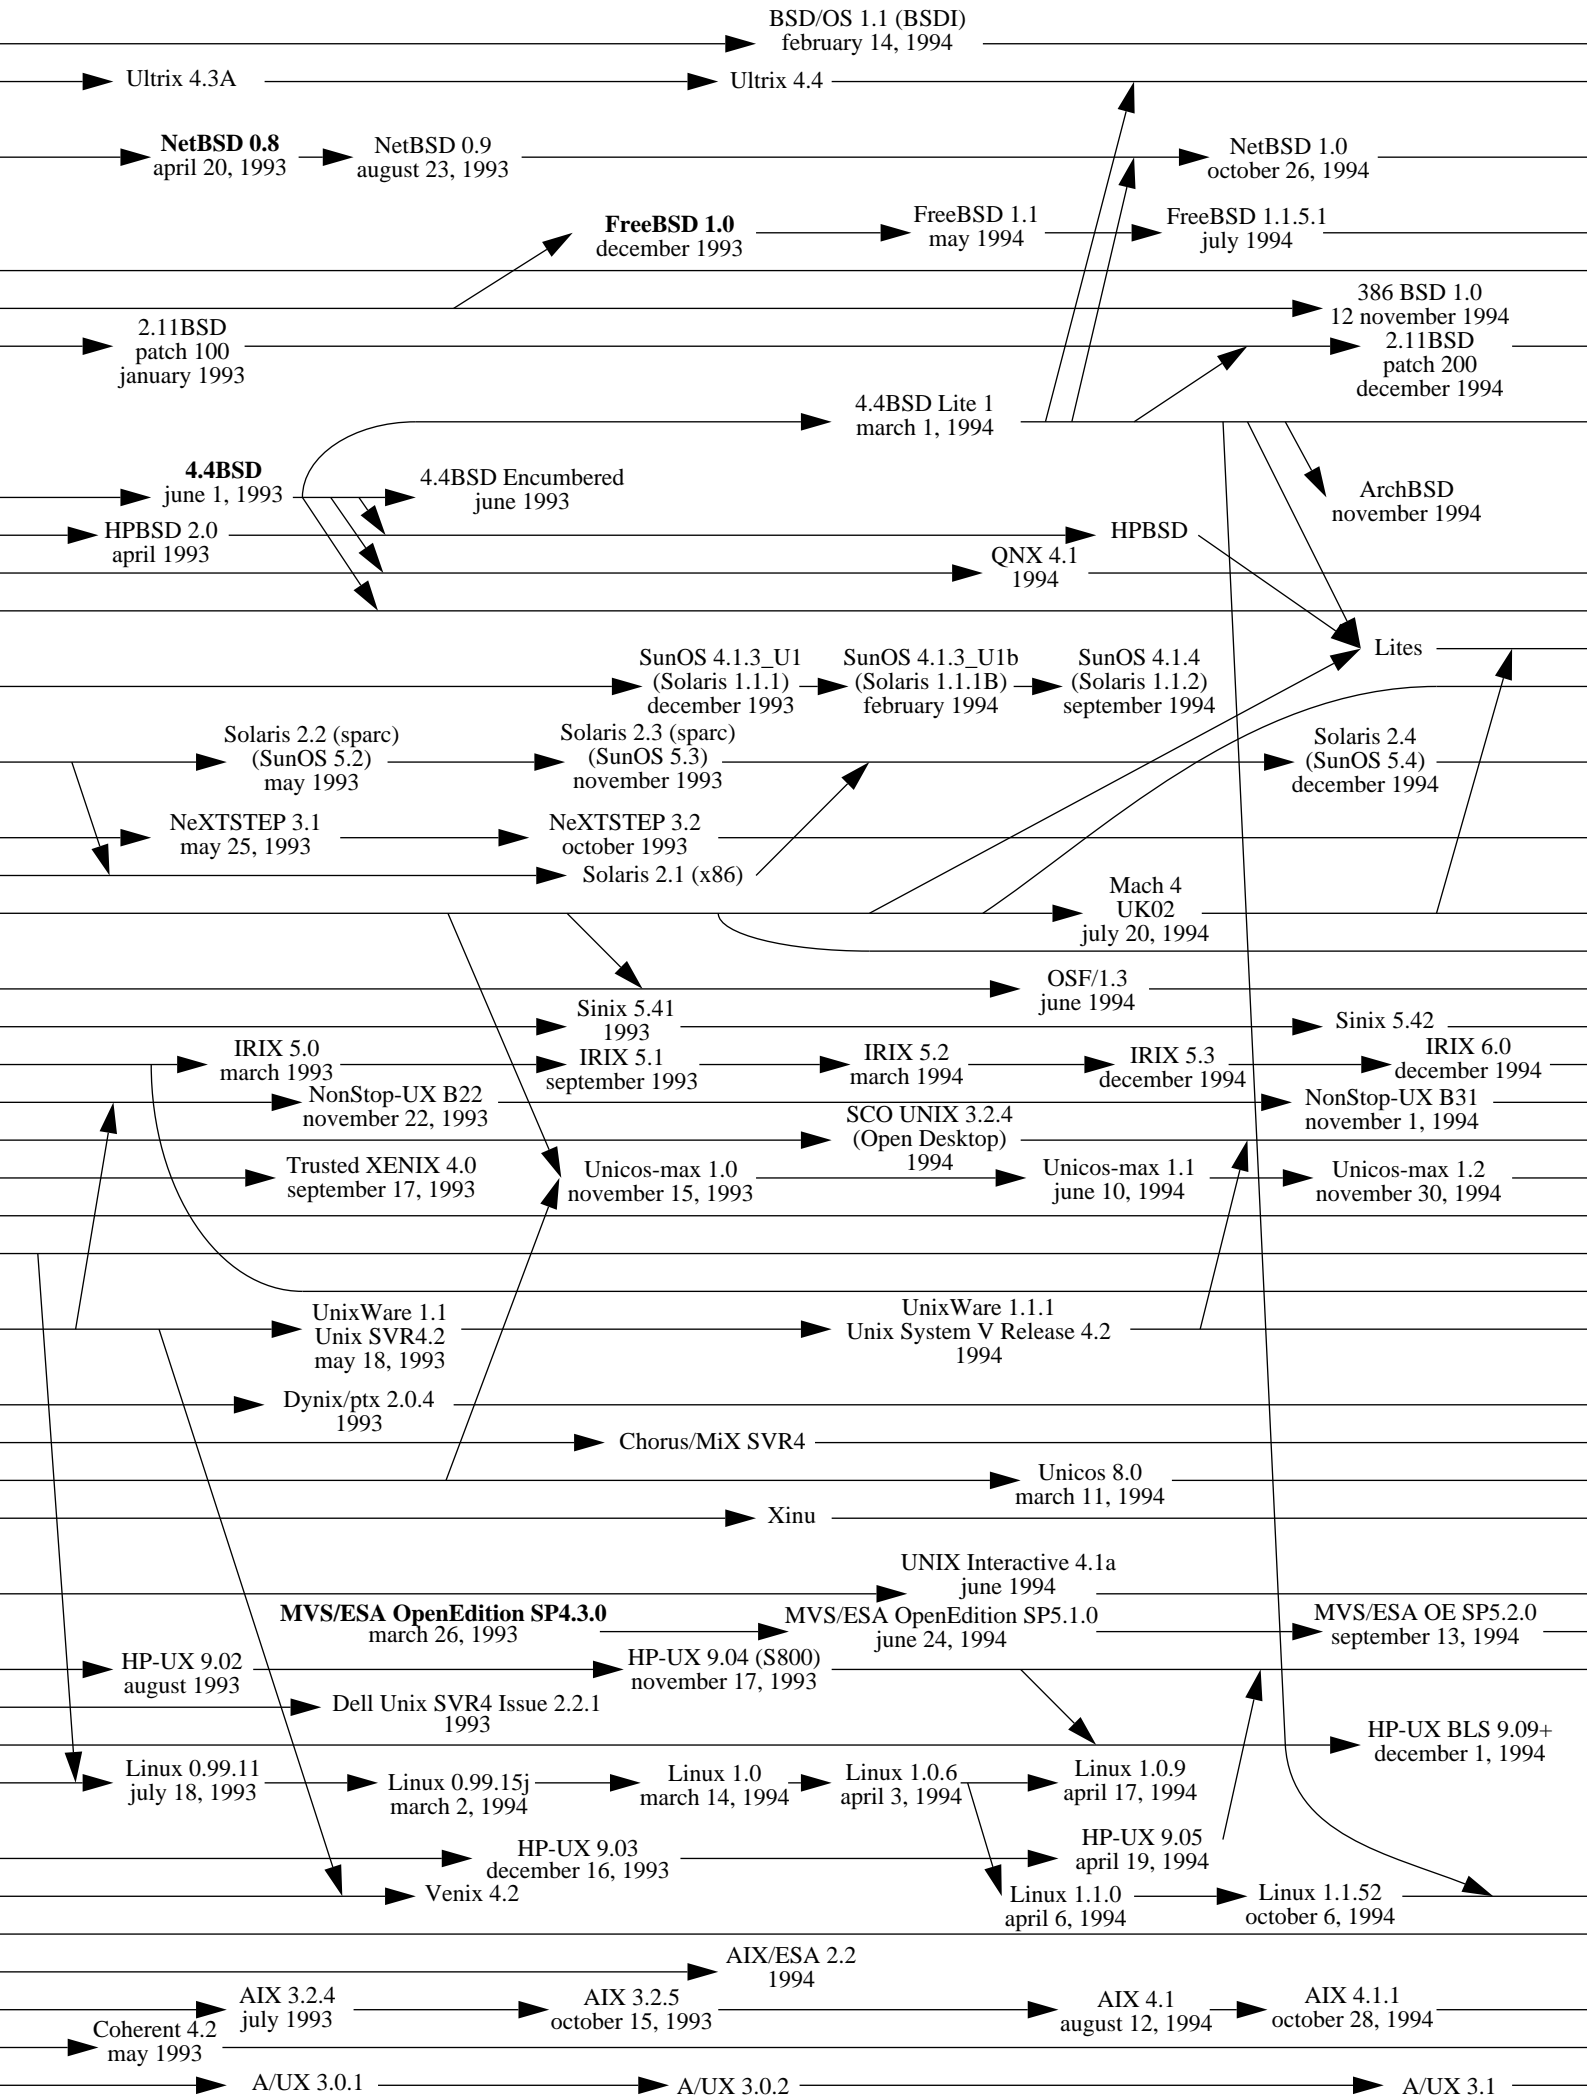

1977

1978

1979

1980

Note 1: an arrow indicates an inheritance like a compatibility, it is not only a matter of source code.

Note 2: this diagram shows complete systems and [micro]kernels like Mach, Linux, the Hurd... This is because sometimes kernel versions are more appropriate to see the evolution of the system.

1981

1982

1983

1984

1985

1986

1987

1988

1989

1990

1991

1992

1993

1994

1995

1996

1997

1998

1999

2000

2001

2002

2003

2004