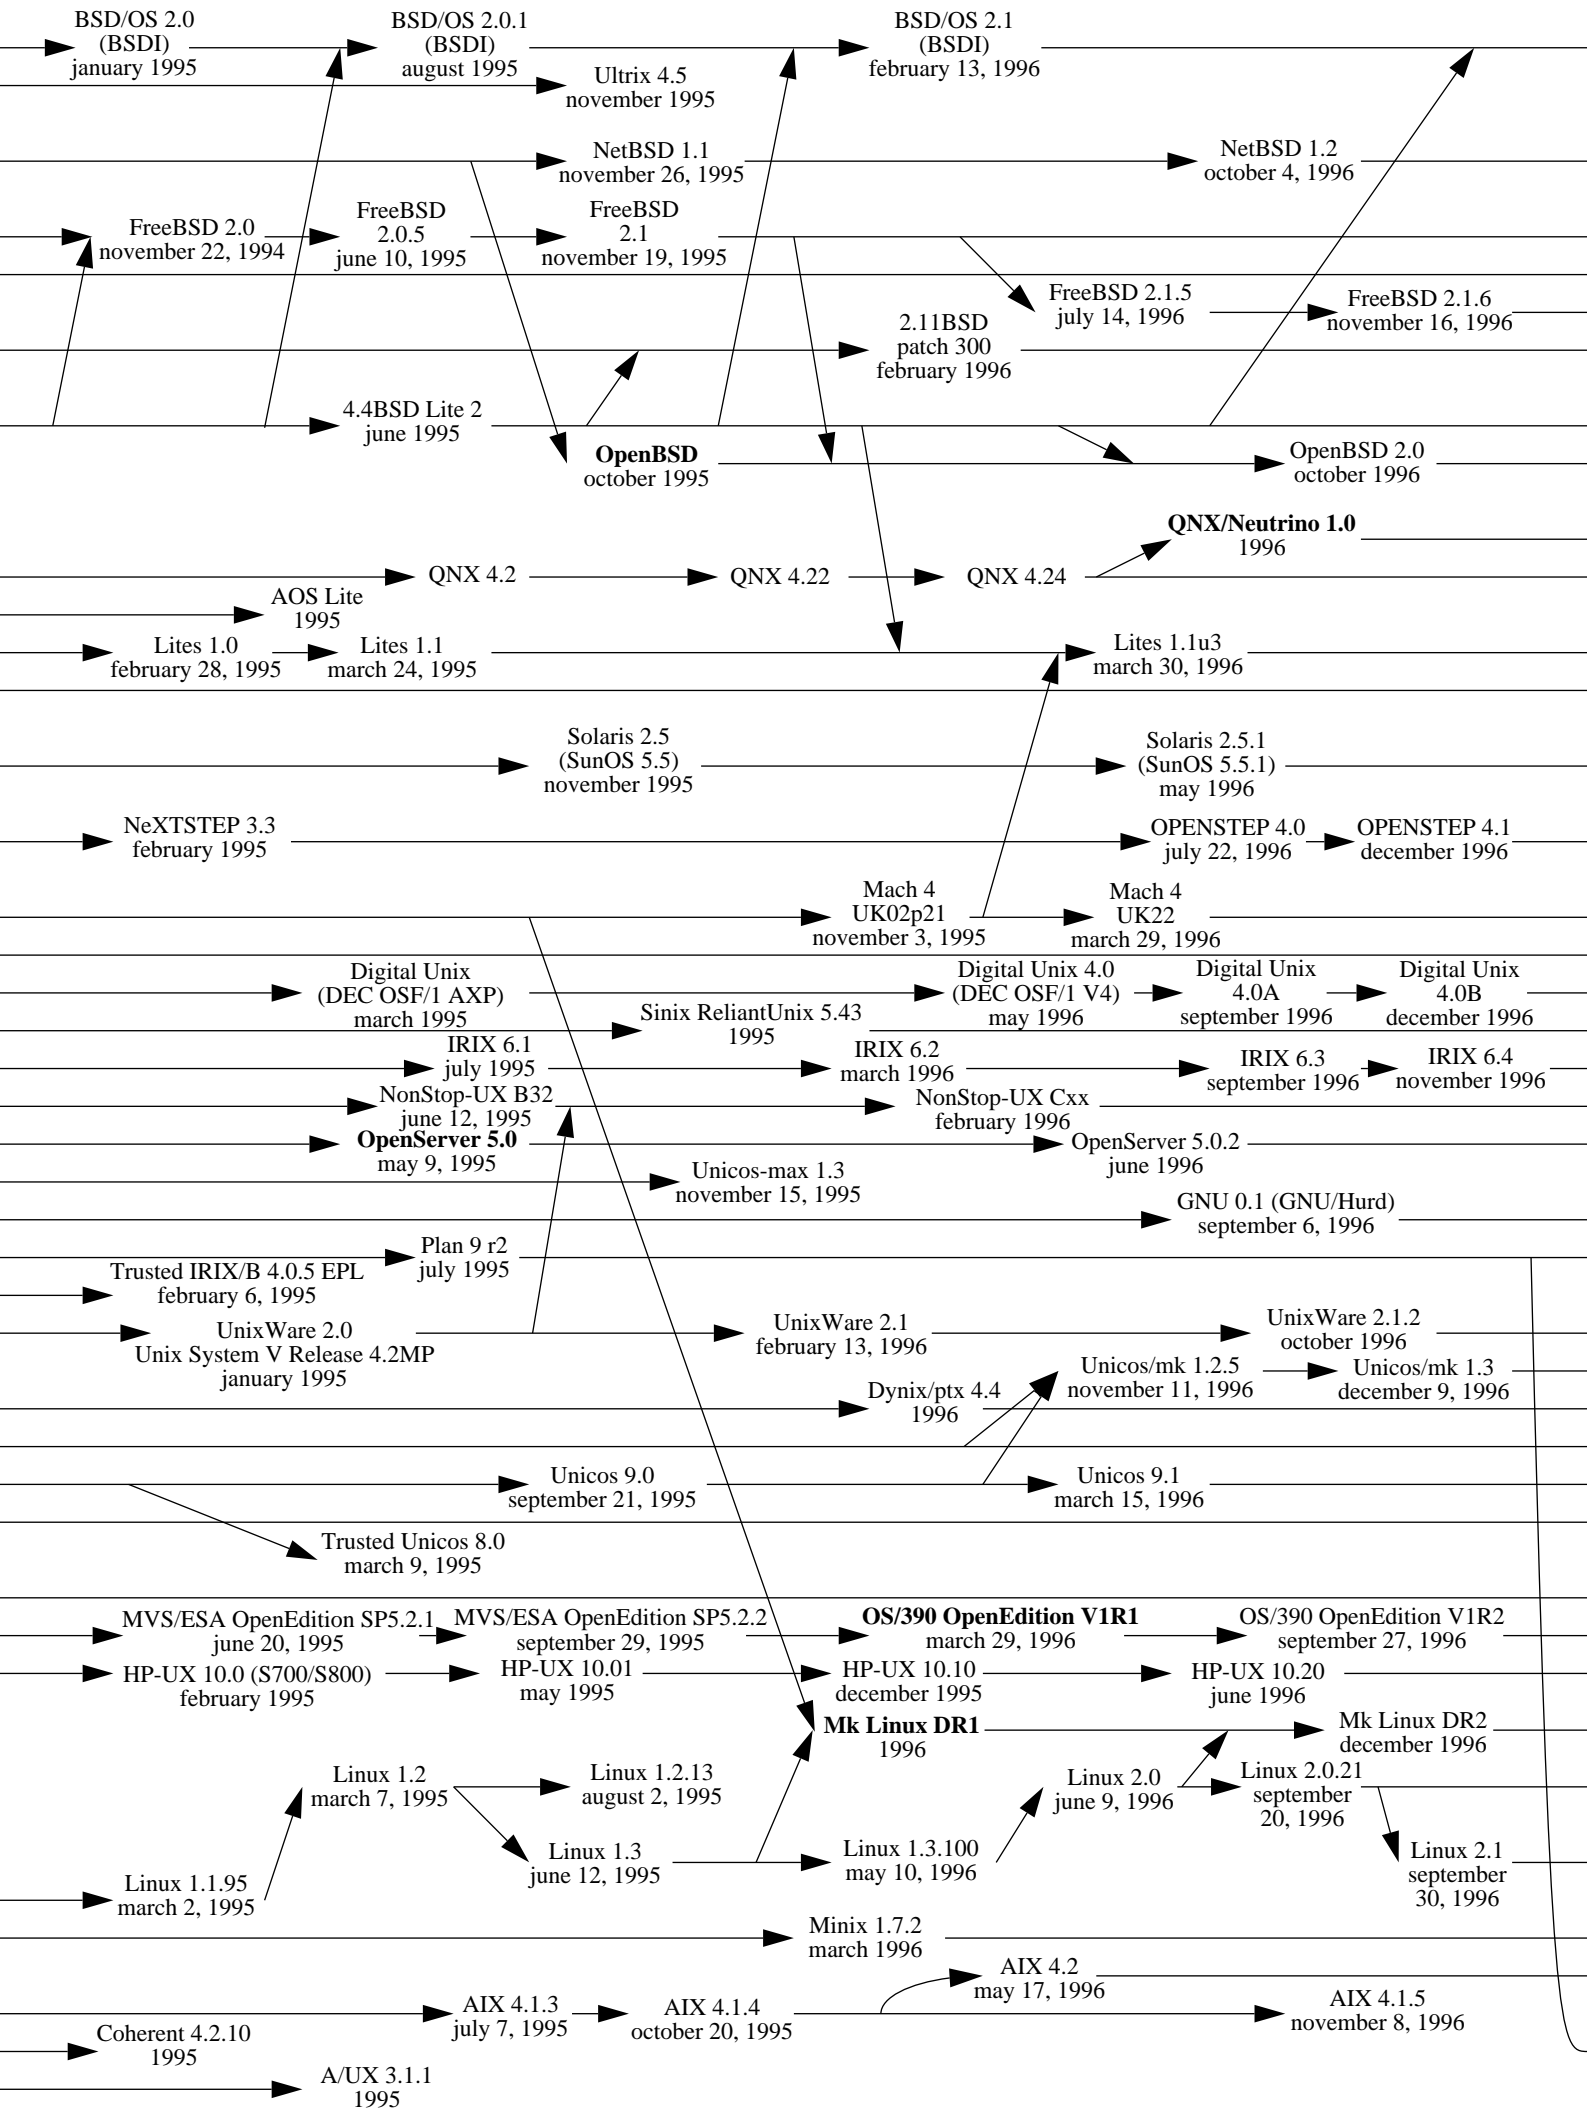

1977

1978

1979

1980

Note 1: an arrow indicates an inheritance like a compatibility, it is not only a matter of source code.

Note 2: this diagram shows complete systems and [micro]kernels like Mach, Linux, the Hurd... This is because sometimes kernel versions are more appropriate to see the evolution of the system.

1981

1982

1983

1984

1985

1986

1987

1988

1989

1990

1991

1992

1993

1994

1995

1996

1997

1998

1999

2000

2001

2002

2003

2004