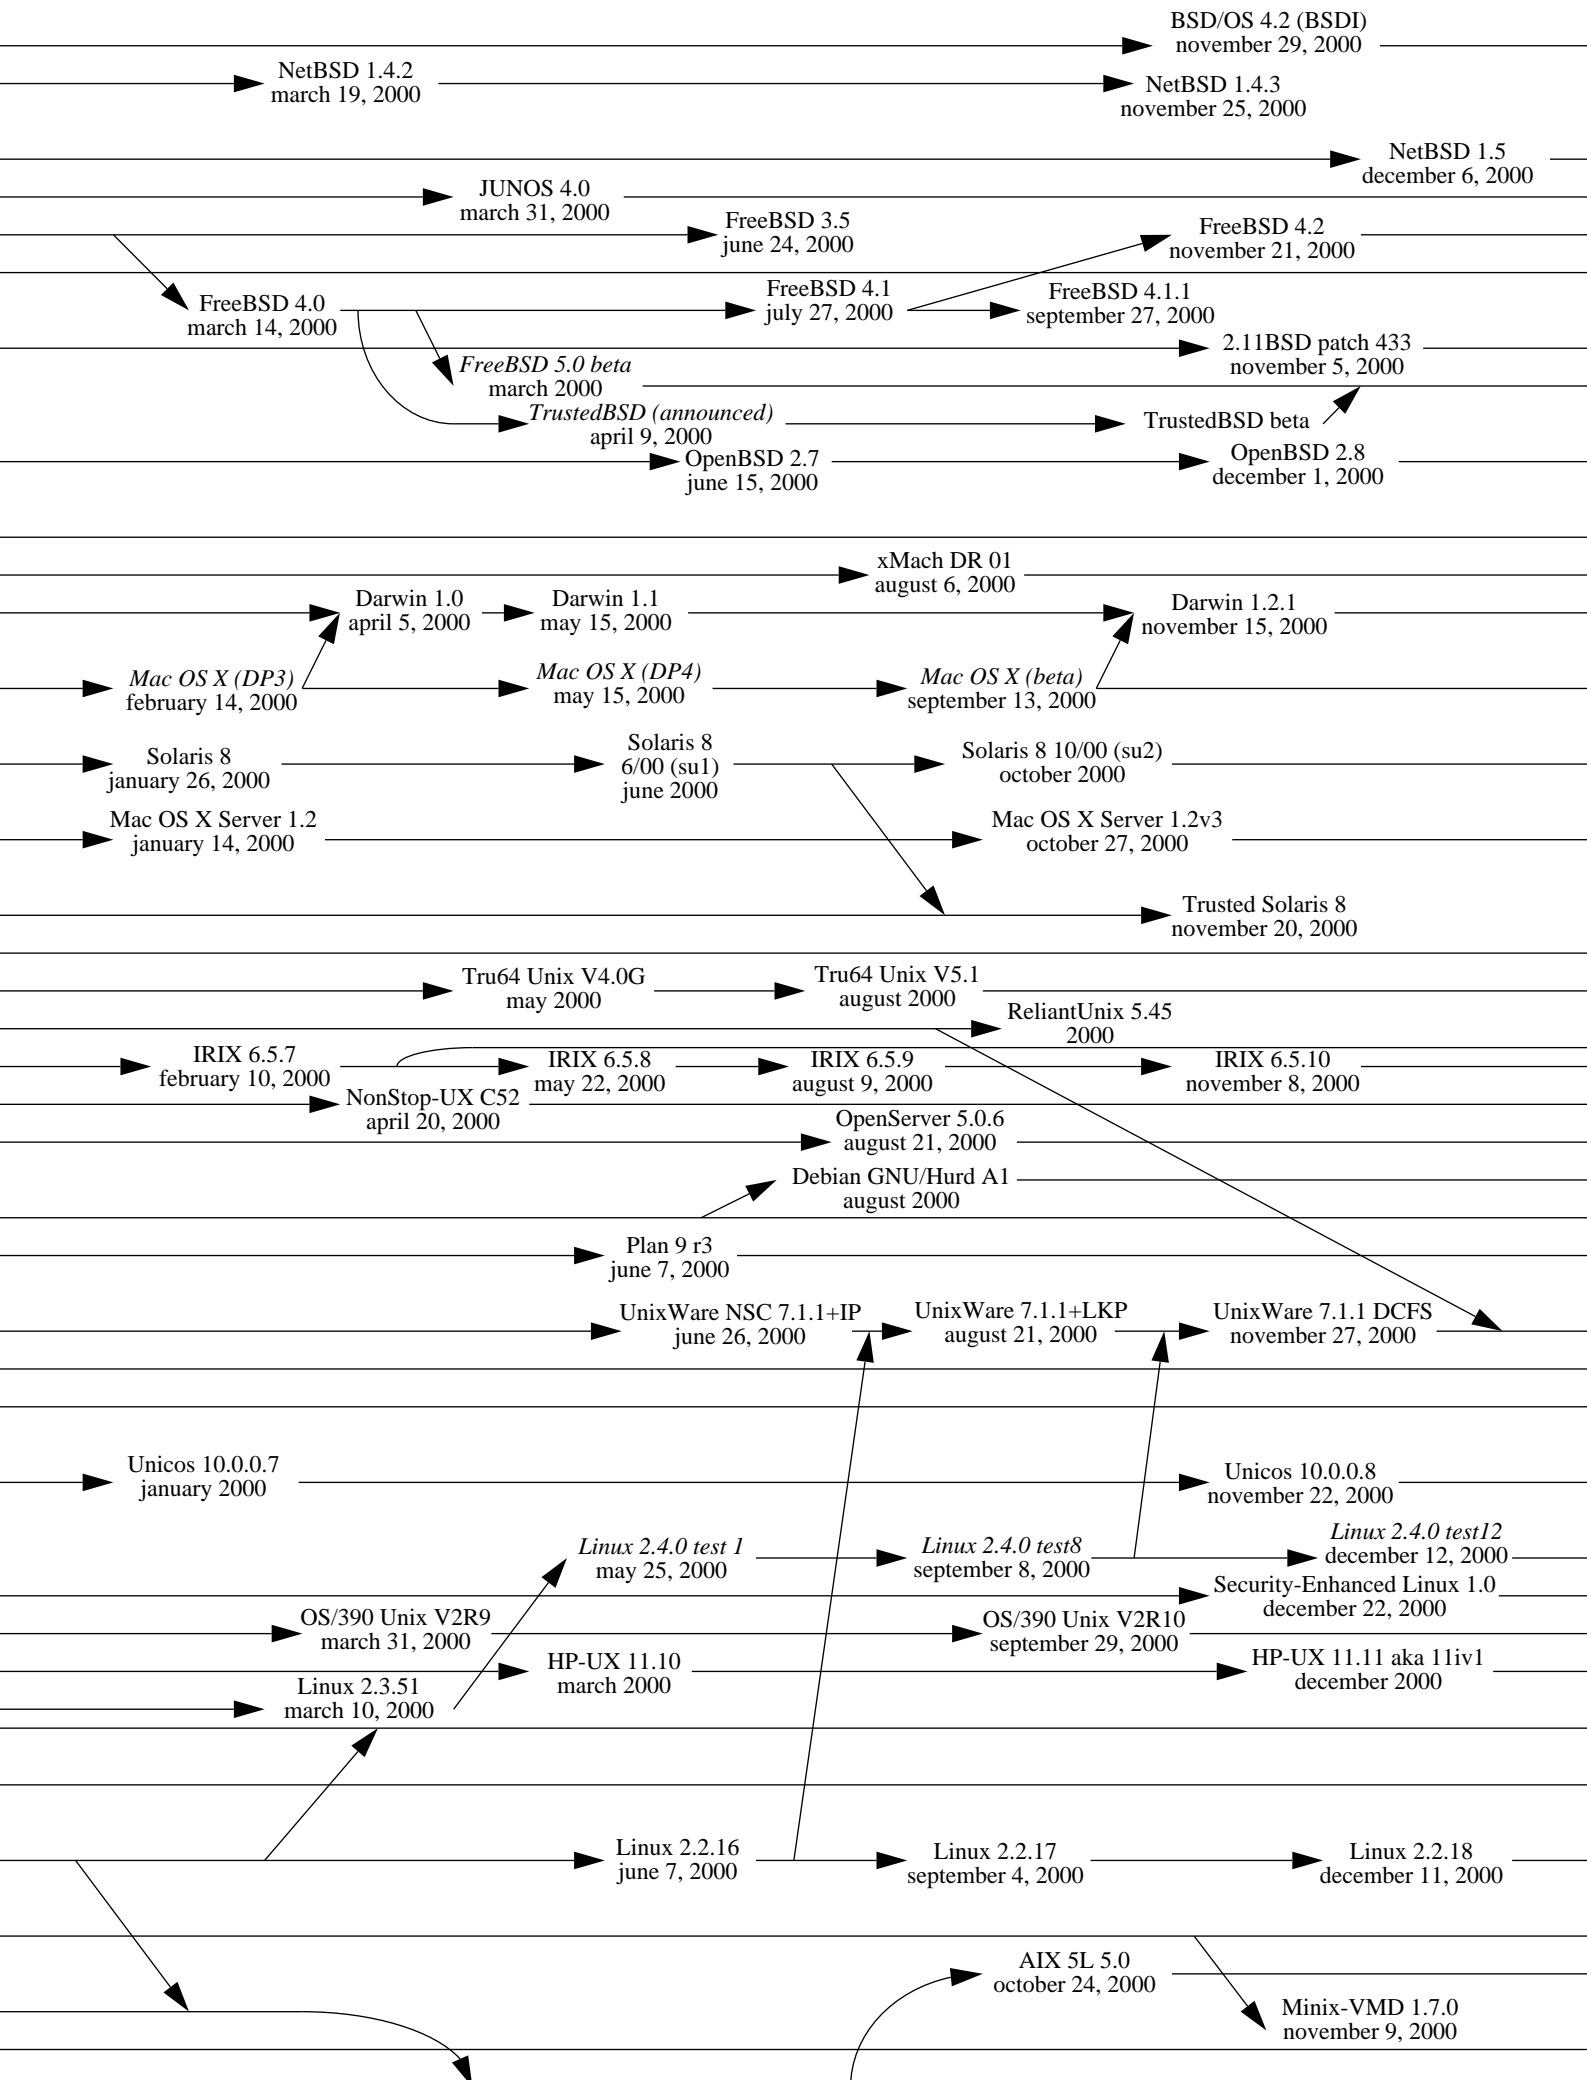

1977

1978

1979

1980

Note 1: an arrow indicates an inheritance like a compatibility, it is not only a matter of source code.

Note 2: this diagram shows complete systems and [micro]kernels like Mach, Linux, the Hurd... This is because sometimes kernel versions are more appropriate to see the evolution of the system.

1989

1990

1991

1992

1993

1994

1995

1996

1997

1998

1999

2000

2001

2002

2003

2004

2007

2008

2009

2010

2011

2012

2013

2014