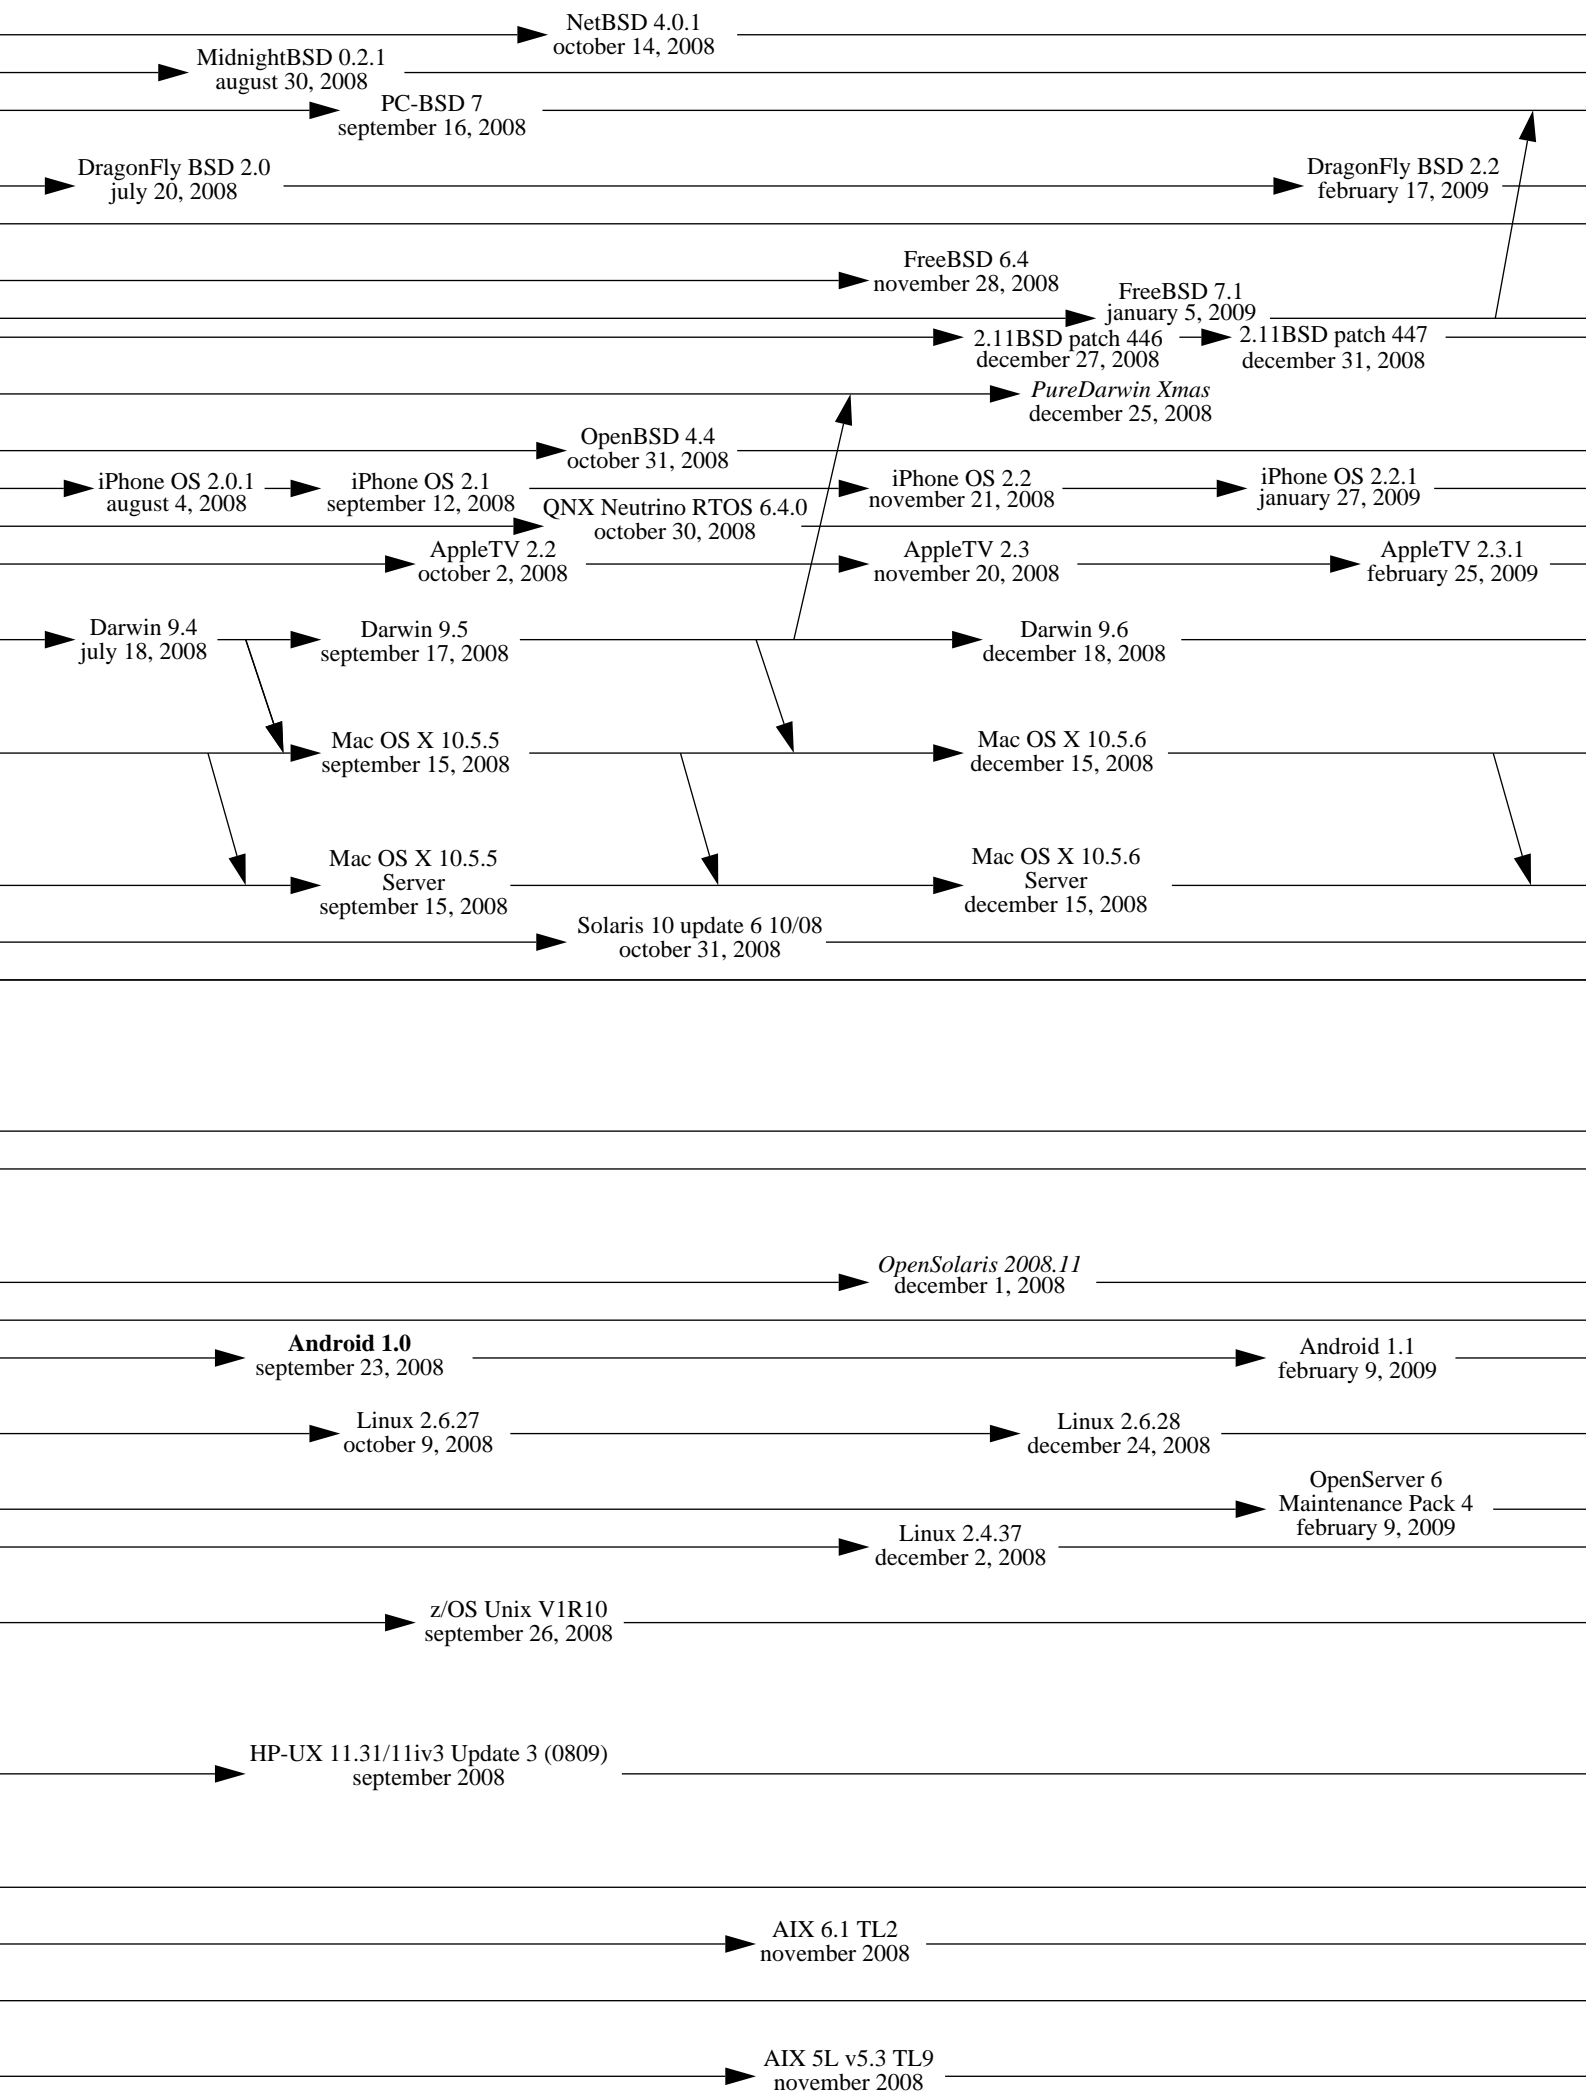

1977

1978

1979

1980

Note 1: an arrow indicates an inheritance like a compatibility, it is not only a matter of source code.

Note 2: this diagram shows complete systems and [micro]kernels like Mach, Linux, the Hurd... This is because sometimes kernel versions are more appropriate to see the evolution of the system.

1989

1990

1991

1992

1993

1994

1995

1996

2007

2008

2009

2010

2011

2012

2013

2014

2015

2016

2017

2018

2019