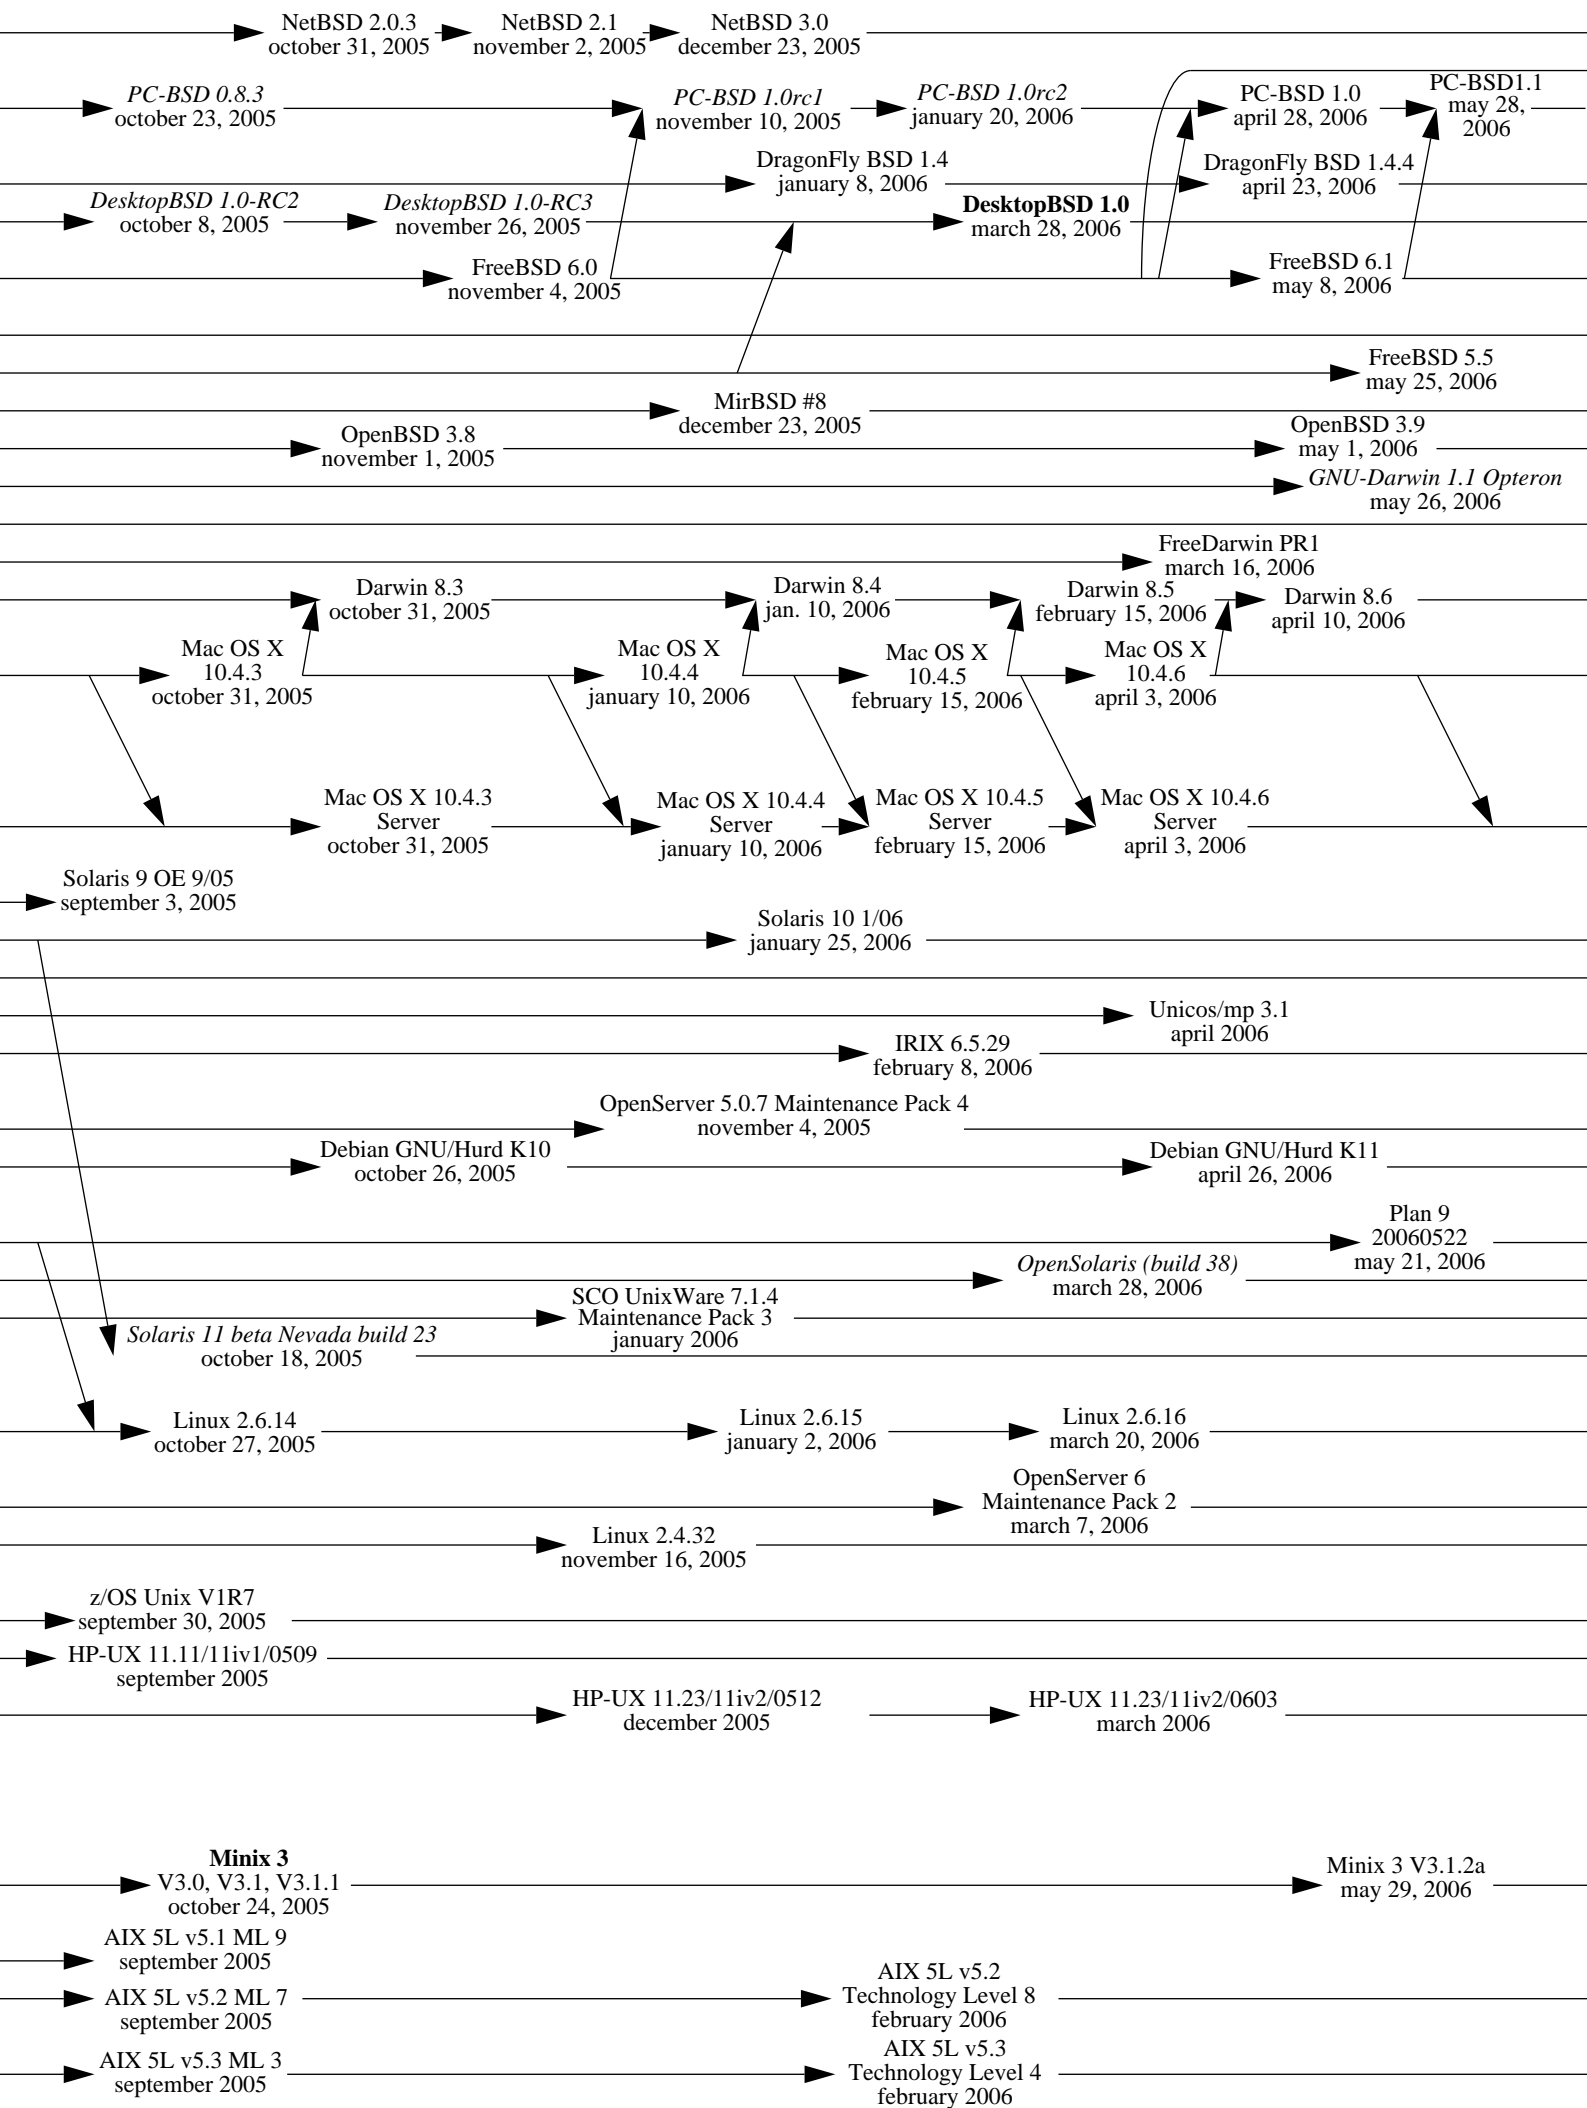

1977

1978

1979

1980

Note 1: an arrow indicates an inheritance like a compatibility, it is not only a matter of source code.

Note 2: this diagram shows complete systems and [micro]kernels like Mach, Linux, the Hurd... This is because sometimes kernel versions are more appropriate to see the evolution of the system.

1989

1990

1991

1992

1993

1994

1995

1996

2007

2008

2009

2010

2011

2012

2013

2014

2015

2016

2017

2018

2019