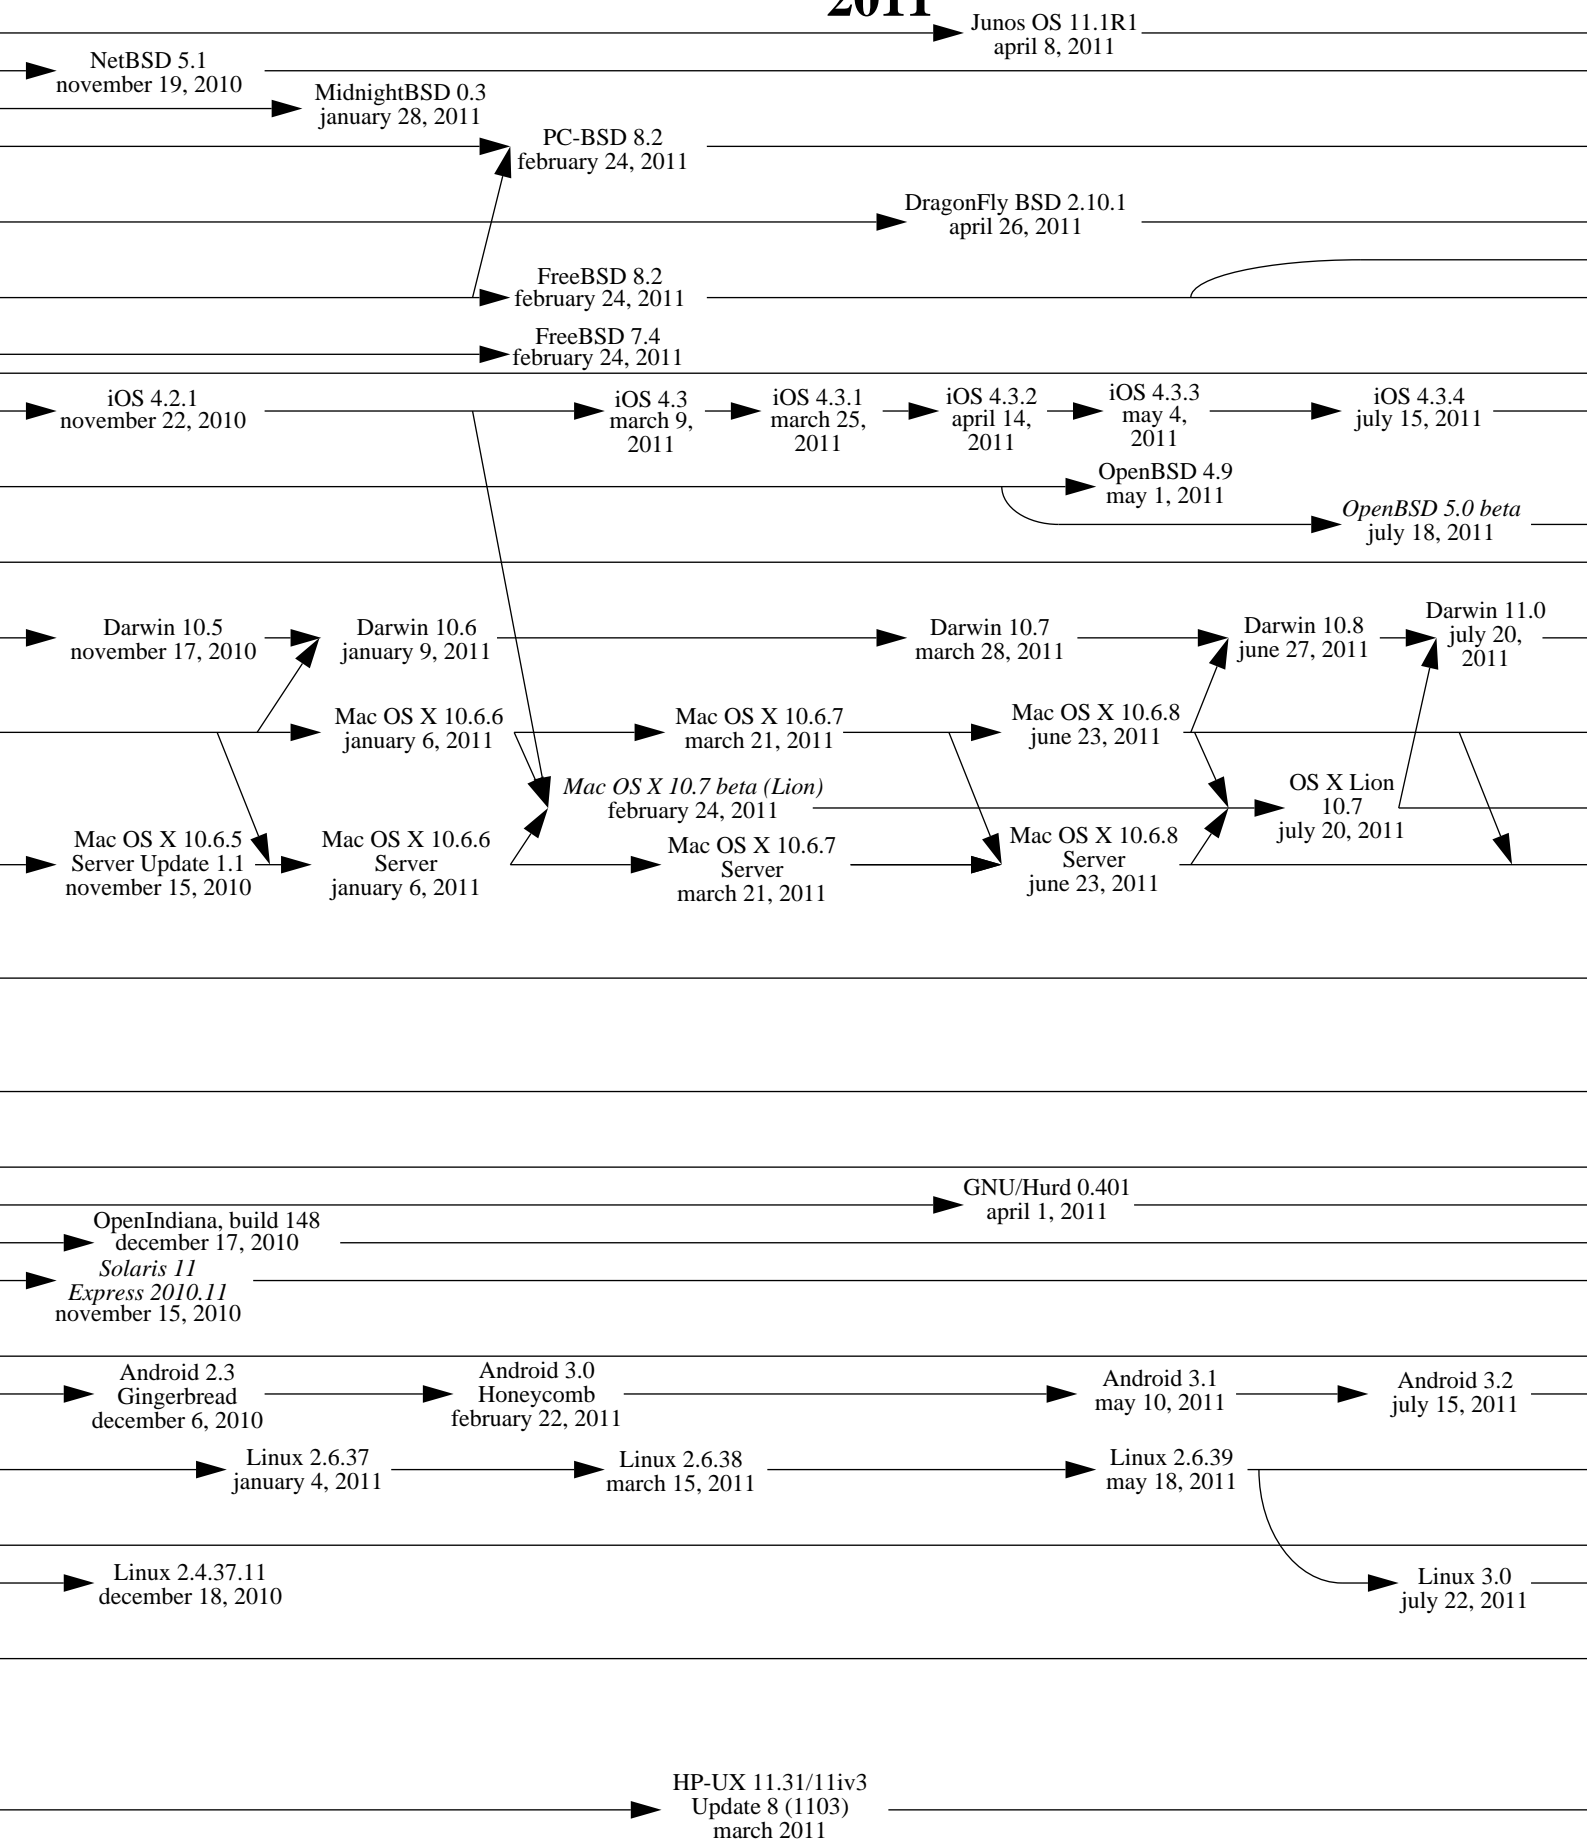

1977

1978

1979

1980

Note 1: an arrow indicates an inheritance like a compatibility, it is not only a matter of source code.

Note 2: this diagram shows complete systems and [micro]kernels like Mach, Linux, the Hurd... This is because sometimes kernel versions are more appropriate to see the evolution of the system.

1989

1990

1991

1992

1993

1994

1995

1996

2007

2008

2009

2010

2011

2012

2013

2014

2015

2016

2017

2018

2019