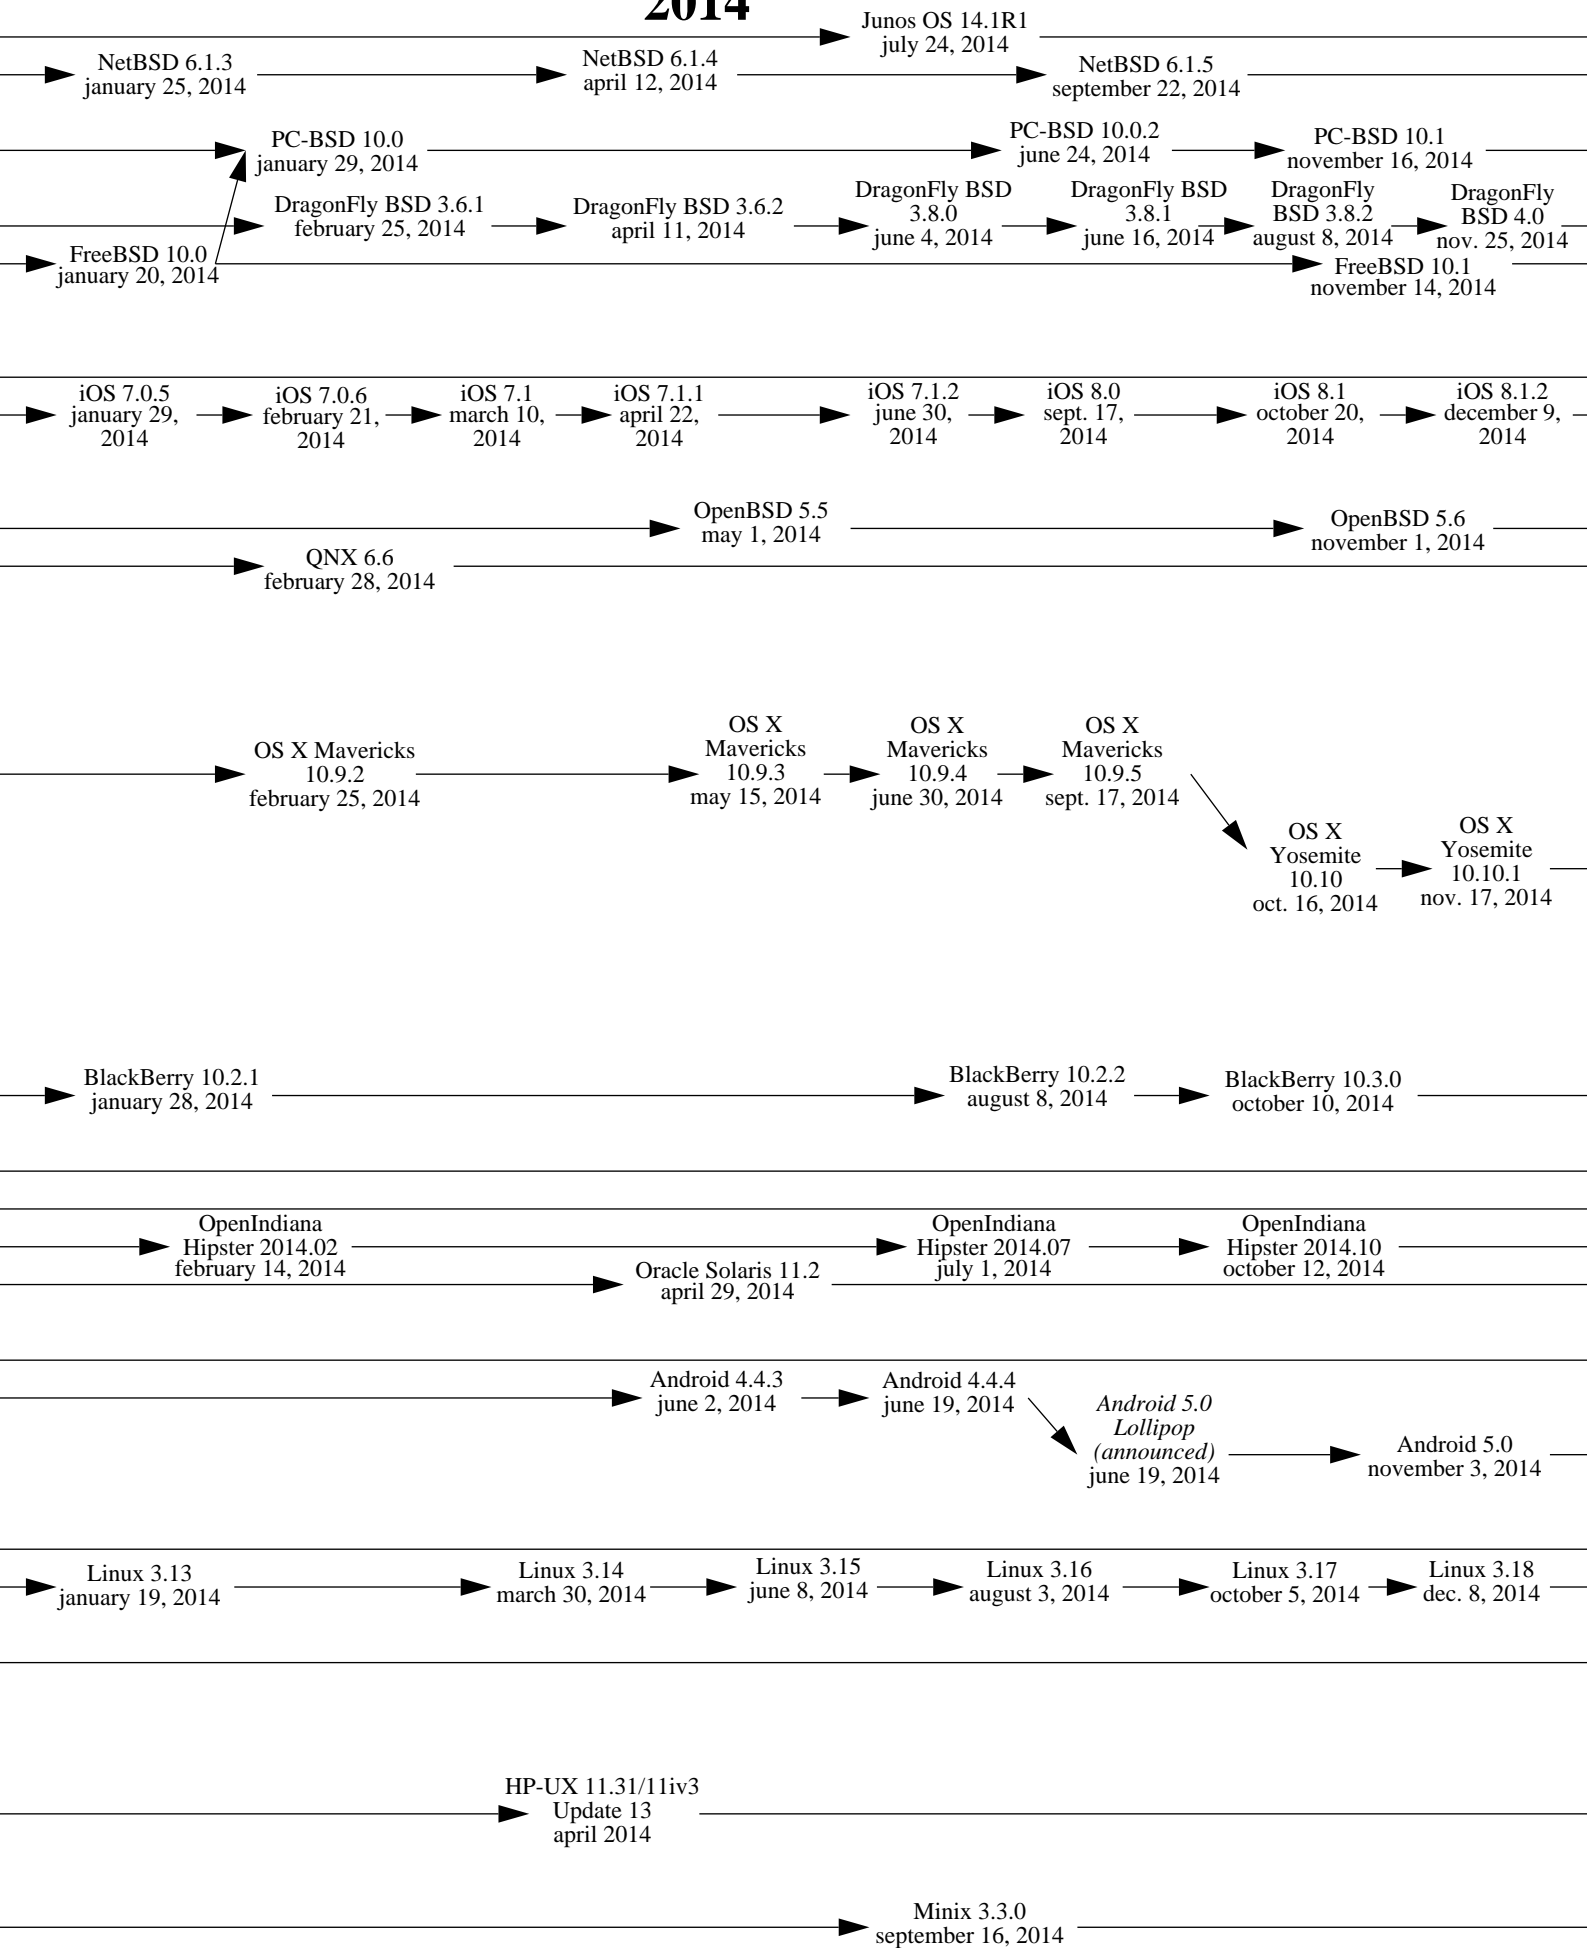

1977

1978

1979

1980

Note 1: an arrow indicates an inheritance like a compatibility, it is not only a matter of source code.

Note 2: this diagram shows complete systems and [micro]kernels like Mach, Linux, the Hurd... This is because sometimes kernel versions are more appropriate to see the evolution of the system.

1989

1990

1991

1992

1993

1994

1995

1996

2007

2008

2009

2010

2011

2012

2013

2014

2015

2016

2017

2018

2019